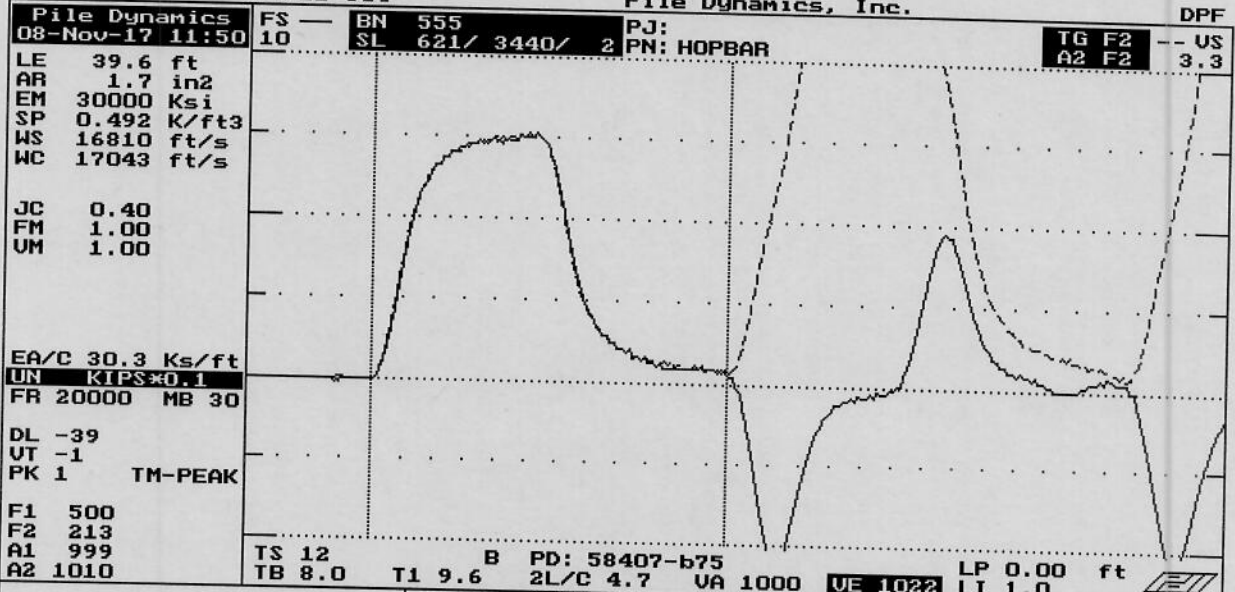

QBTA: ON [ALT-F1/BB=60]

File Dynamics, Inc.

DPF

ACCEPT SQ-OFF FL-OFF PR-OFF	VMX= 4.9	FMX= 76	AMX= 169
	EMX= 0.4	MEX= 149	FVP= 1.00
	ACCELEROMETER CALIBRATION N.I.S.T. Traceable		
contact File Dynamics USA with your questions tel USA - 216 - 831- 6131 fax USA - 216 - 831- 0916	SERIAL NUMBER: 58407		
	CALIBRATION FACTOR: 1010 G/V		
	PAK (*5000): _____ DATE: 8 NOV 17		
	PDA OPERATOR: <i>[Signature]</i>		
<-AT:PIEZORESISTIVE	OP: laine [ver:4.05]	AT:PIEZOELECTRIC->	

Smart Sensor

Smart Chip Programmed By J.M.W. on 8 NOV 17 CRC Value 6E19