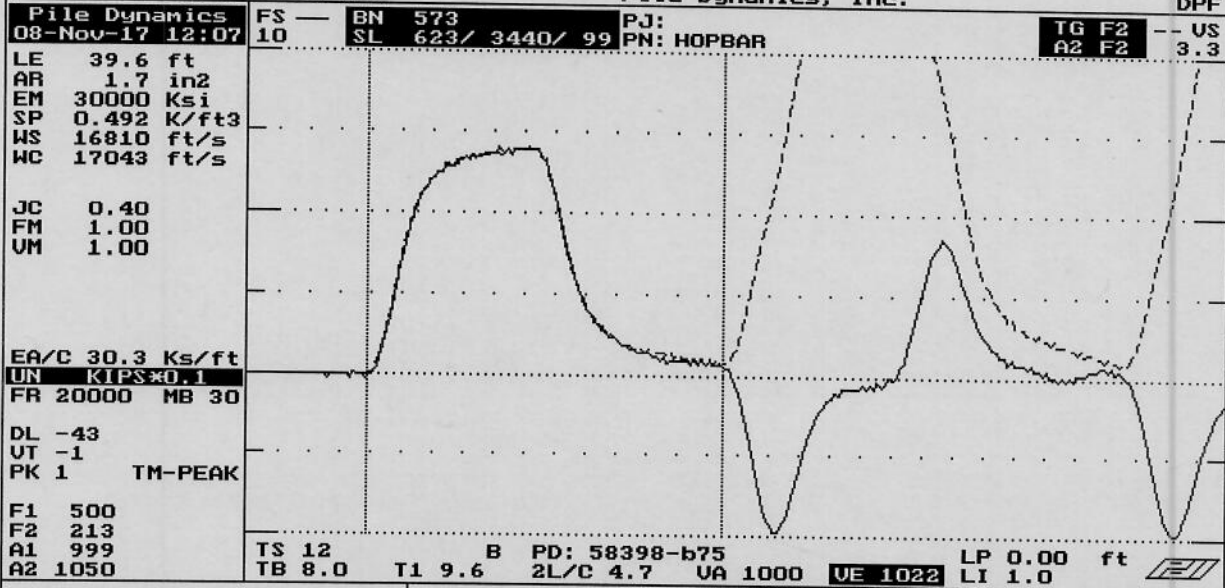

QBTA: ON [ALT-F1/BB=60]

Pile Dynamics, Inc.

DPF

ACCEPT SQ-OFF FL-OFF PR-OFF contact Pile Dynamics USA with your questions tel USA - 216 - 831- 6131 fax USA - 216 - 831- 0916	VMX= 4.6 FMX= 71 AMX= 149 EMX= 0.3 MEX= 139 FVP= 1.00 ACCELEROMETER CALIBRATION N.I.S.T. Traceable SERIAL NUMBER: 58398 CALIBRATION FACTOR: 1050 % PAK (<*5000>): DATE: 8 NOV 17 PDA OPERATOR: <i>[Signature]</i>
---	---

<-AT:PIEZORESISTIVE OP: laine [ver:4.05] AT:PIEZOELECTRIC->

Smart Sensor

Smart Chip Programmed By J.M.W. on 8 NOV 17 CRC Value 619B