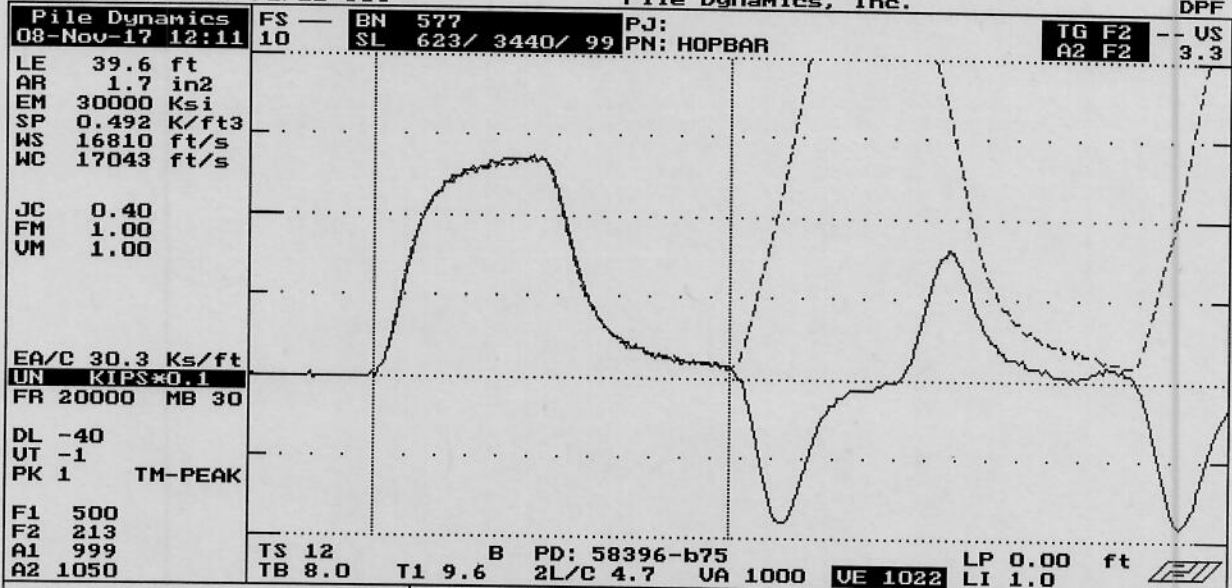

QBTA: ON [ALT-F1/BB=60]

File Dynamics, Inc.

DPF

ACCEPT SQ-OFF FL-OFF PR-OFF	UMX= 4.4	FMX= 69	AMX= 149
	EMX= 0.3	MEX= 135	FVP= 1.00
	ACCELEROMETER CALIBRATION N.I.S.T. Traceable		
contact File Dynamics USA with your questions tel USA - 216 - 831- 6131 fax USA - 216 - 831- 0916	SERIAL NUMBER: 58396		
	CALIBRATION FACTOR: 1050 %		
	PAK (*5000): _____ DATE: 8 NOV 17		
	PDA OPERATOR: <i>[Signature]</i>		
<-AT:PIEZORESISTIVE	OP: laine [ver:4.05]	AT:PIEZOELECTRIC->	

Smart Sensor

Smart Chip Programmed By X.M.W. on 8 NOV 17 CRC Value 9E47