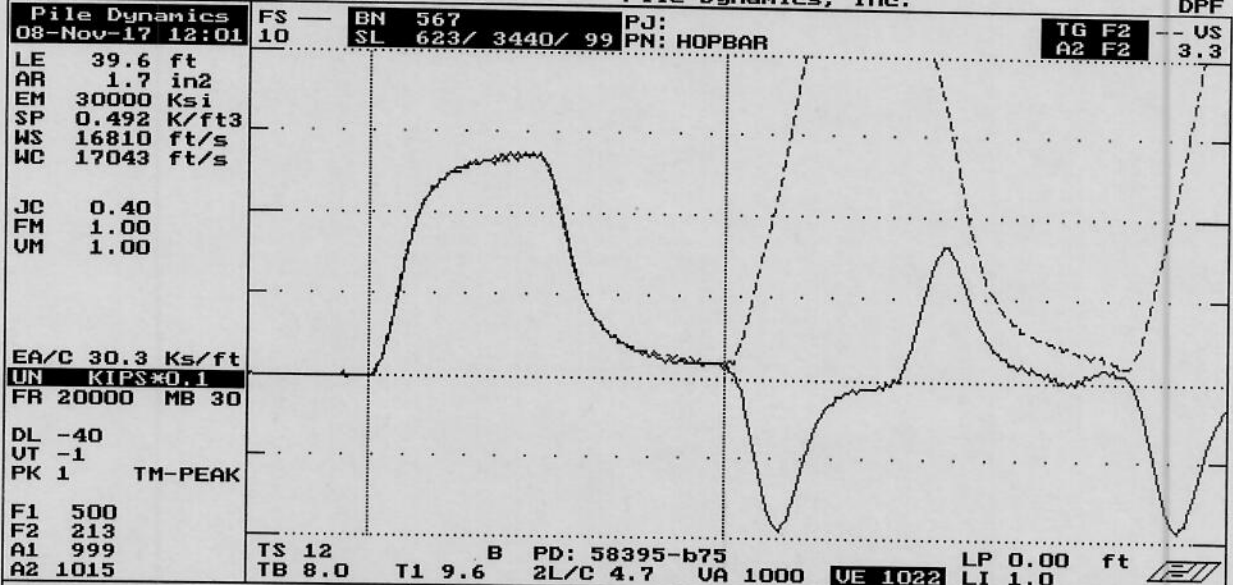

QBTA: ON [ALT-F1/BB=60]

Pile Dynamics, Inc.

DPF

UMX= 4.4 FMX= 69 AMX= 149
 EMX= 0.3 MEX= 135 FUP= 1.00

ACCEPT SQ-OFF FL-OFF PR-OFF

contact Pile Dynamics USA
 with your questions
 tel USA - 216 - 831- 6131
 fax USA - 216 - 831- 0916

ACCELEROMETER CALIBRATION N.I.S.T. Traceable
 SERIAL NUMBER: 58395
 CALIBRATION FACTOR: 1015 G/V
 PAK (*5000): DATE: 8/NOV17
 PDA OPERATOR: *[Signature]*

<-AT:PIEZORESISTIVE

OP: laine [ver:4.05]

AT:PIEZOELECTRIC->

Smart Sensor

Smart Chip Programmed By J.M.W. on 8/NOV17 CRC Value DC11