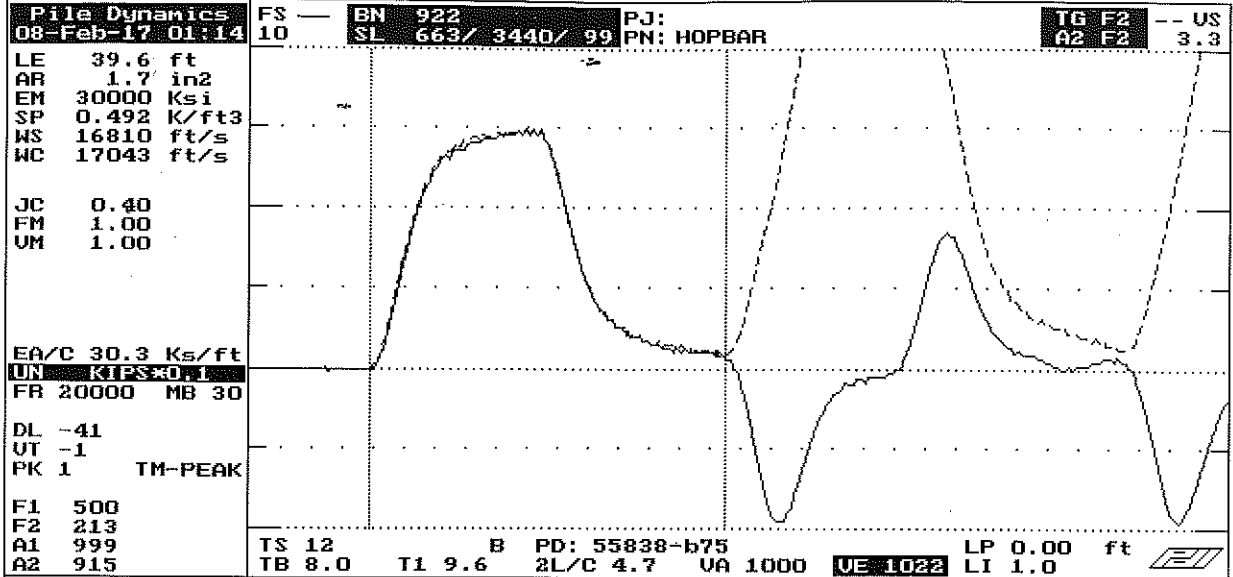

QBTA: ON [ALT-F1/BB=60]

File Dynamics, Inc.

DPF

ACCEPT SQ-OFF FL-OFF PR-OFF	VMX= 4.8 FMX= 74 AMX= 149
	EMX= 0.3 MEX= 145 FUP= 1.00
	ACCELEROMETER CALIBRATION N.I.S.T. Traceable
contact File Dynamics USA with your questions tel USA - 216 - 831- 6131 fax USA - 216 - 831- 0916	SERIAL NUMBER: 55838
	CALIBRATION FACTOR: 915%
	PAK (*5000): DATE: 10Feb17
	PDA OPERATOR: <i>[Signature]</i>
<-AT:PIEZORESISTIVE	OP: laine [ver:4.05] AT:PIEZOELECTRIC->

Smart Sensor

Smart Chip Programmed By J.M.W. on 10FEB17 CRC Value 1EAR