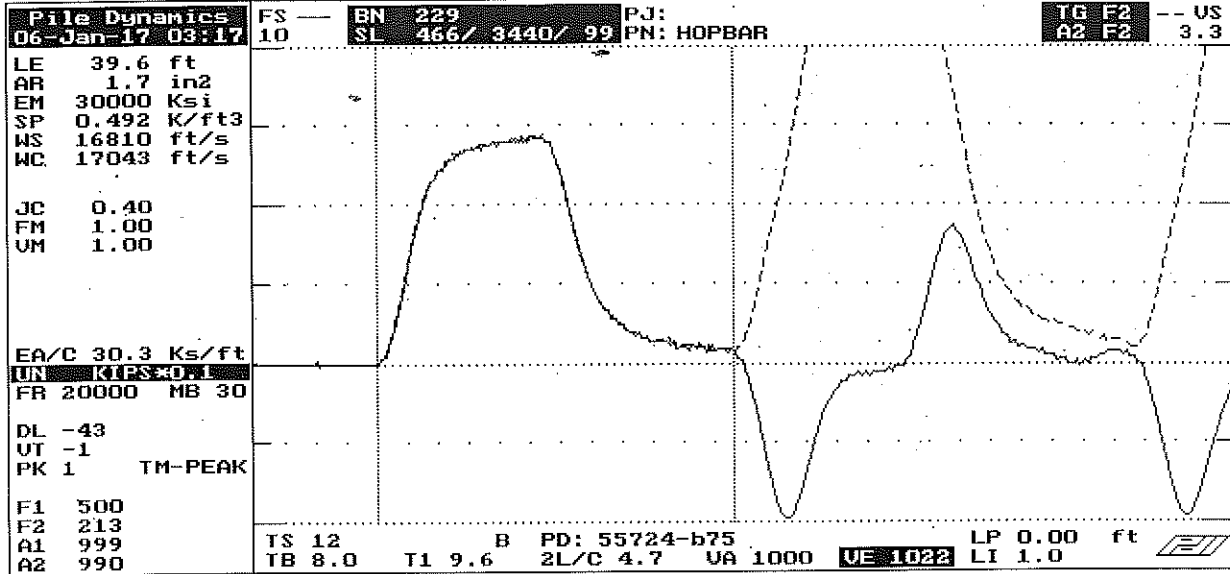

QBTA: ON [ALT-F1/BB=60]

Pile Dynamics, Inc.

DPF

ACCEPT SQ-OFF FL-OFF PR-OFF

contact Pile Dynamics USA
with your questions
tel USA - 216 - 831- 6131
fax USA - 216 - 831- 0916

UMX= 4.6 FMX= 72 AMX= 149
EMX= 0.3 MEX= 141 FVP= 1.00

ACCELEROMETER CALIBRATION N.I.S.T. Traceable

SERIAL NUMBER: 55724

CALIBRATION FACTOR: 990 %

PAK (*5000): DATE: 6 JAN 17

PDA OPERATOR: [Signature]

<-AT:PIEZORESISTIVE

OP: laine [ver:4.05]

AT:PIEZOELECTRIC->

Smart Sensor

Smart Chip Programmed By X.M.W. on 6 JAN 17 CRC Value 753A