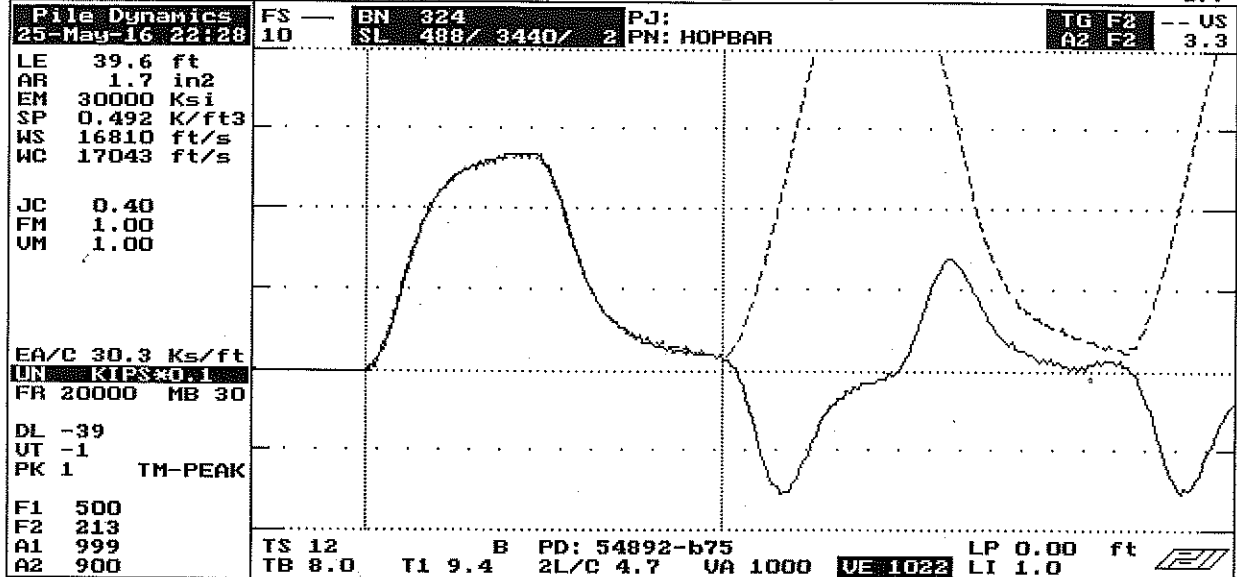

QBTA: ON [ALT-F1/BB=60]

File Dynamics, Inc.

DPF

ACCERT SQ-OFF FL-OFF PR-OFF	UMX= 4.3	FMX= 68	AMX= 129
	EMX= 0.3	MEX= 133	FVP= 1.02
	ACCELEROMETER CALIBRATION N.I.S.T. Traceable		
contact File Dynamics USA with your questions tel USA - 216 - 831- 6131 fax USA - 216 - 831- 0916	SERIAL NUMBER: <u>54892</u>		
	CALIBRATION FACTOR: <u>900%/V</u>		
	PAK (*5000): _____ DATE: _____		
	PDA OPERATOR: <u>Ja</u>		
<-AT:PIEZORESISTIVE	OP: Iaine [ver:4.05]	AT:PIEZOELECTRIC->	

Smart Sensor

Smart Chip Programmed By A.M.W. on _____ CRC Value 3076