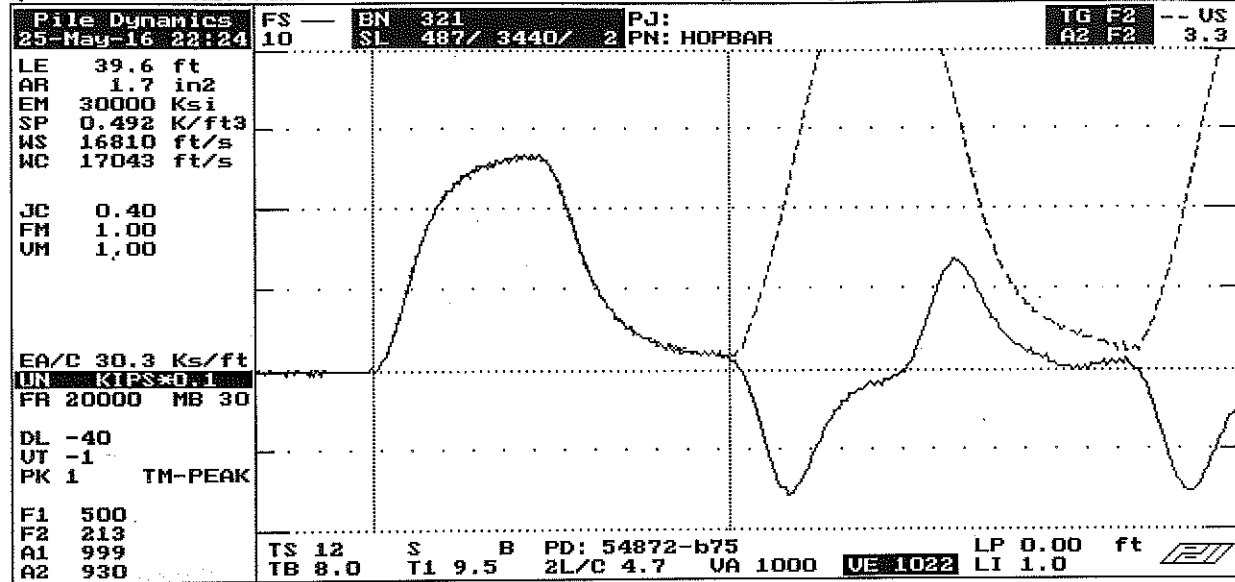

QBTA: ON [ALT-F1/BB=60]

File Dynamics, Inc.

DPF

ACCEPT SQ-OFF FL-OFF PR-OFF	UMX= 4.3 FMX= 67 AMX= 120
	EMX= 0.3 MEX= 131 FVP= 1.00
	ACCELEROMETER CALIBRATION N.I.S.T. Traceable
contact File Dynamics USA with your questions tel USA - 216 - 831- 6131 fax USA - 216 - 831- 0916	SERIAL NUMBER: 54872
	CALIBRATION FACTOR: 930%
	PAK (*5000): DATE:
	PDA OPERATOR: <i>Das</i>
<-AT:PIEZORESISTIVE	OP: laine [ver:4.05]
	[AT:PIEZOELECTRIC->

Smart Sensor

Smart Chip Programmed By J.M.W. on _____ CRC Value 20BC