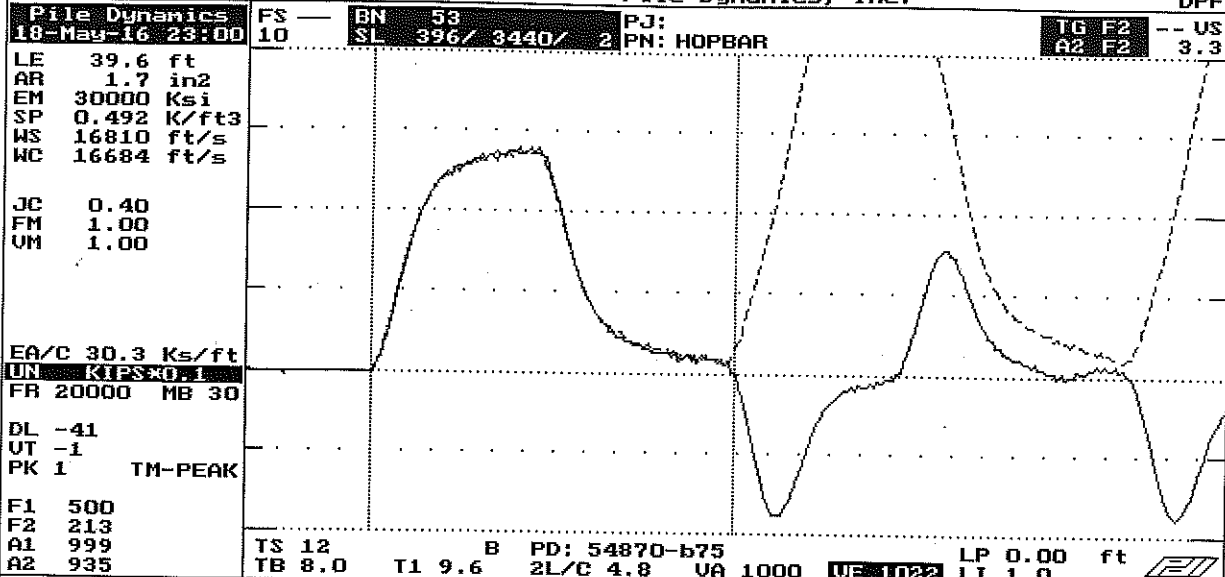

QBTA: ON [ALT-F1/BB=60]

File Dynamics, Inc.

DPF

ACCEPT SQ-OFF FL-OFF PR-OFF  contact File Dynamics USA with your questions tel USA - 216 - 831- 6131 fax USA - 216 - 831- 0916 ←-AT:PIEZORESISTIVE	UMX= 4.5 FMX= 70 AMX= 139 EMX= 0.3 MEX= 137 FUP= 1.01 ACCELEROMETER CALIBRATION N.I.S.T. Traceable SERIAL NUMBER: 54870 CALIBRATION FACTOR: 935 %/V PAK (*5000): DATE: 19MAY16 PDA OPERATOR: <i>[Signature]</i> OP: laine [ver:4.05]
--	---

AT:PIEZOELECTRIC

Smart Sensor

Smart Chip Programmed By D.M.W. on 19MAY16 CRC Value SF65