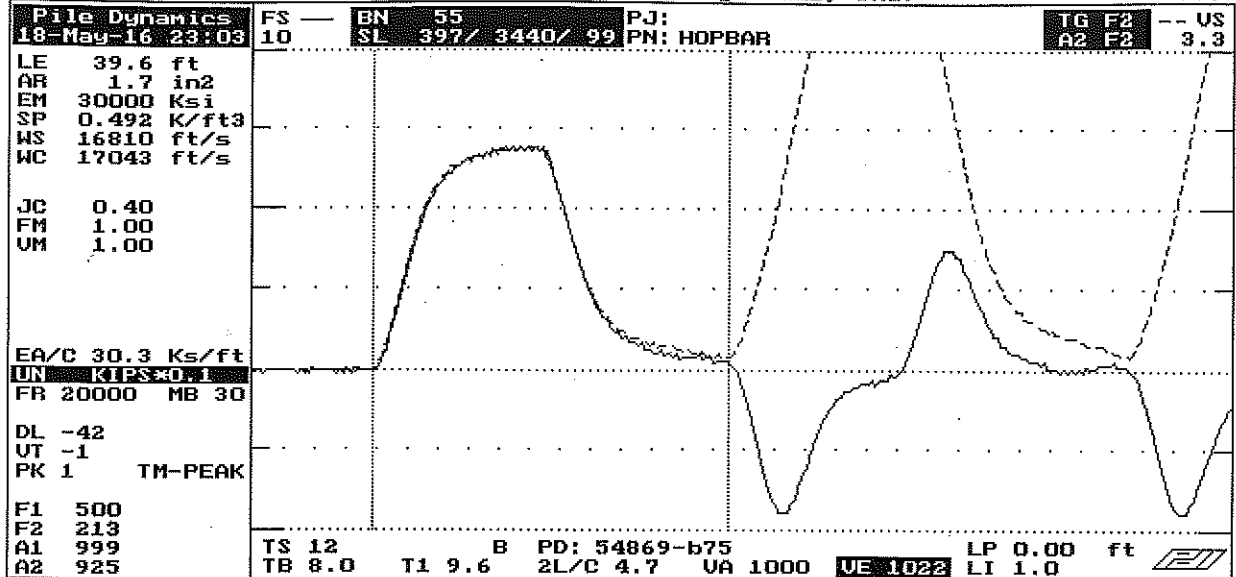

QBTA: ON [ALT-F1/BB=60]

Pile Dynamics, Inc.

DPF

ACCEPT SQ-OFF FL-OFF PR-OFF	UMX= 4.5	FMX= 69	AMX= 139
	EMX= 0.3	MEX= 135	FVP= 1.00
 <p>contact Pile Dynamics USA with your questions tel USA - 216 - 831- 6131 fax USA - 216 - 831- 0916</p>	ACCELEROMETER CALIBRATION		N.I.S.T. Traceable
	SERIAL NUMBER:	54869	
	CALIBRATION FACTOR:	925%	
	PAK (*5000):	DATE: 19 MAY 16	
	PDA OPERATOR:	[Signature]	
←-AT:PIEZORESISTIVE		OP: Iaine [ver:4.05]	AT:PIEZOELECTRIC→

Smart Sensor

Smart Chip Programmed By Z.M.W. on 19 MAY 16 CRC Value 5F65