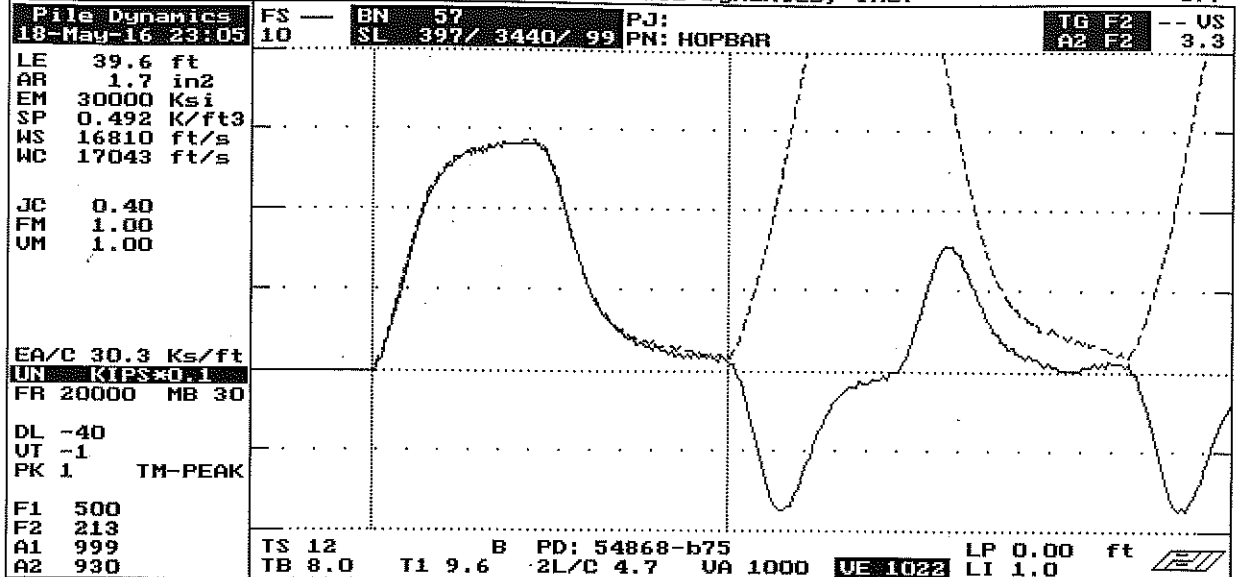

QBTA: ON [ALT-F1/BB=60]

Pile Dynamics, Inc.

DPF

ACCEPT SQ-OFF FL-OFF PR-OFF	UMX= 4.7	FMX= 72	AMX= 139
	EMX= 0.3	MEX= 141	FVP= 0.99
	ACCELEROMETER CALIBRATION N.I.S.T. Traceable		
contact File Dynamics USA with your questions tel USA - 216 - 831- 6131 fax USA - 216 - 831- 0916	SERIAL NUMBER: 54868	DATE: 19MAY16	
	CALIBRATION FACTOR: 930%	PAK (*5000):	
	PDA OPERATOR: <i>[Signature]</i>		
<-AT:PIEZORESISTIVE	OP: laine [ver:4.05]	AT:PIEZOELECTRIC->	

Smart Sensor

Smart Chip Programmed By J.M.W. on 19MAY16 CRC Value C604