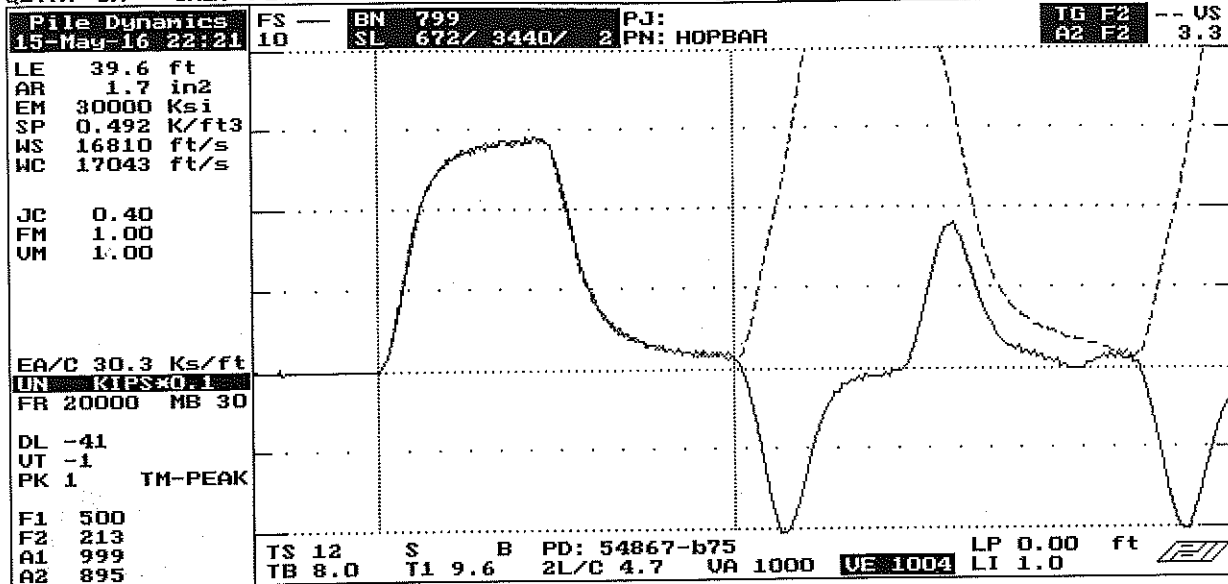

QBTA: ON [ALT-F1/BB=60]

Pile Dynamics, Inc.

DPF

ACCEPT SQ-OFF FL-OFF PR-OFF

contact Pile Dynamics USA
with your questions
tel USA - 216 - 831- 6131
fax USA - 216 - 831- 0916

UMX= 4.7 FMX= 73 AMX= 159
EMX= 0.3 MEX= 143 FUP= 1.01

ACCELEROMETER CALIBRATION N.I.S.T. Traceable

SERIAL NUMBER: 54867

CALIBRATION FACTOR: 895%/V

PAK (<#0007): DATE: 16MAY16

PDA OPERATOR: JMS

<-AT:PIEZORESISTIVE

OP: Iaine Iver:4.051

AT:PIEZOELECTRIC->

Smart Sensor

Smart Chip Programmed By J.M.W. on 16 MAY 16 CRC Value 0651