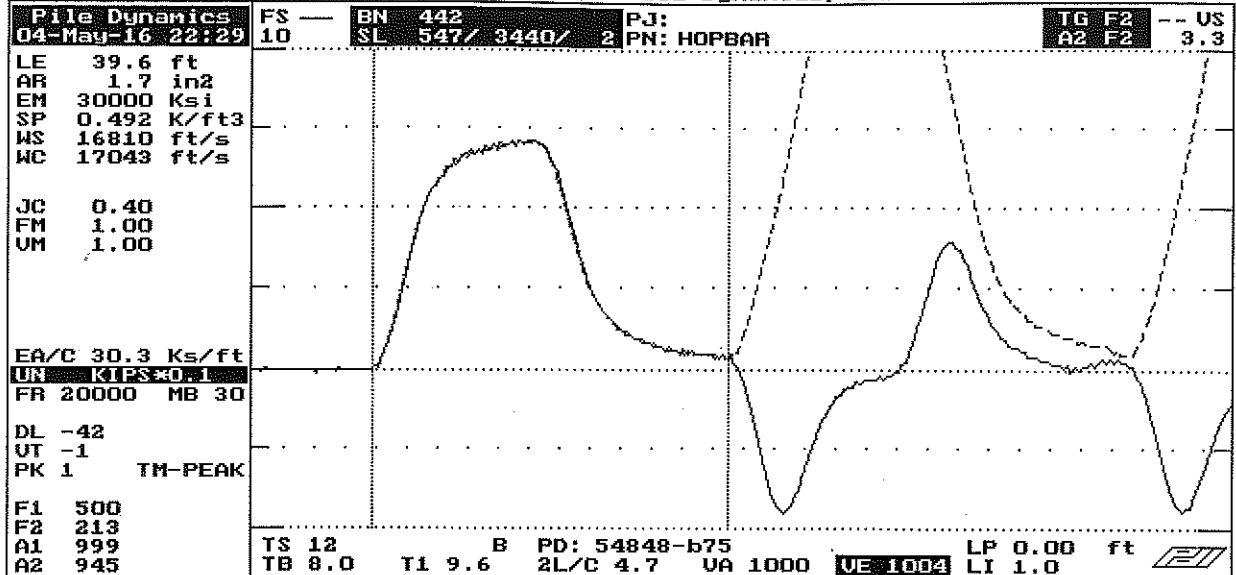

QBTA: ON [ALT-F1/BB=60]

Pile Dynamics, Inc.

DPF

<input type="checkbox"/> ACCEL <input type="checkbox"/> SQ-OFF <input type="checkbox"/> FL-OFF <input type="checkbox"/> PR-OFF	UMX= 4.6 FMX= 72 AMX= 139 EMX= 0.3 MEX= 141 FUP= 1.00 ACCELEROMETER CALIBRATION N.I.S.T. Traceable SERIAL NUMBER: <u>54848</u> CALIBRATION FACTOR: <u>945%</u> PAK (*5000): _____ DATE: <u>5MAY16</u> PDA OPERATOR: <u>[Signature]</u>
---	--

AT:PIEZORESISTIVE OP: Iaine [ver:4.05] AT:PIEZOELECTRIC

Smart Sensor

Smart Chip Programmed By J.M.W. on 5MAY16 CRC Value 0361