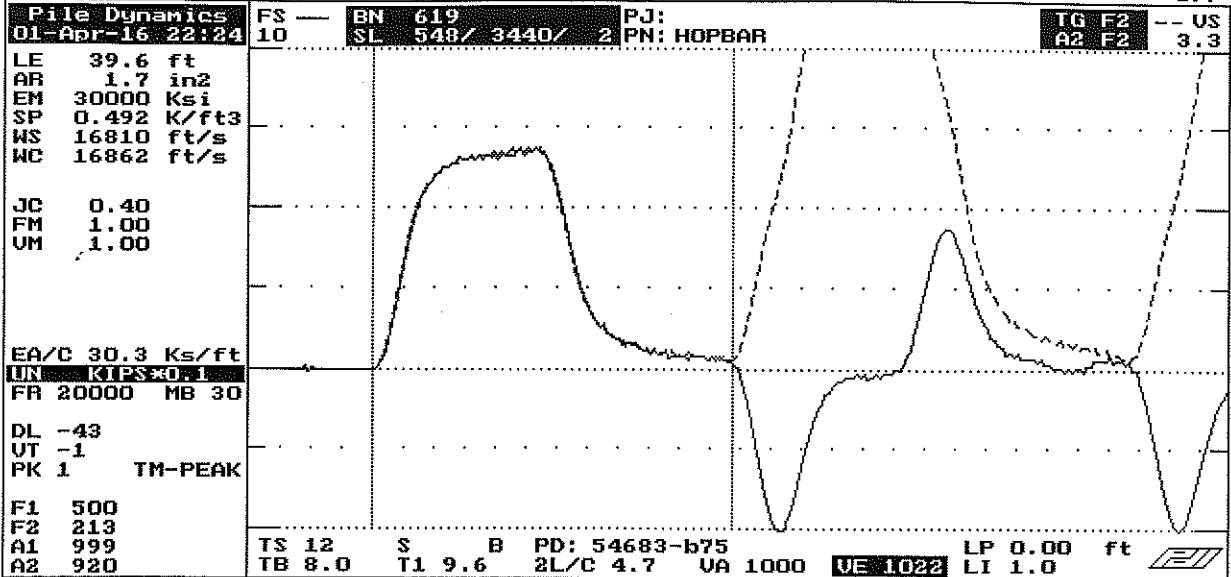

QBTA: ON [ALT-F1/BB=60]

File Dynamics, Inc.

DPF

ACCEPT SQ-OFF FL-OFF PR-OFF	VMX= 4.4	FMX= 69	AMX= 159	
	EMX= 0.3	MEX= 135	FVP= 1.00	
 <p>contact File Dynamics USA with your questions tel USA - 216 - 831- 6131 fax USA - 216 - 831- 0916</p>	ACCELEROMETER CALIBRATION		N.I.S.T. Traceable	
	SERIAL NUMBER: 54683			
	CALIBRATION FACTOR: 920%			
	PAK (*5000):		DATE: 8APR16	
PDA OPERATOR: <i>Da</i>				
<-AT:PIEZORESISTIVE		OP: Iaine [ver:4.05]		
		AT:PIEZOELECTRIC->		

Smart Sensor

Smart Chip Programmed By J.M.W. on 8APR16 CRC Value 9E71