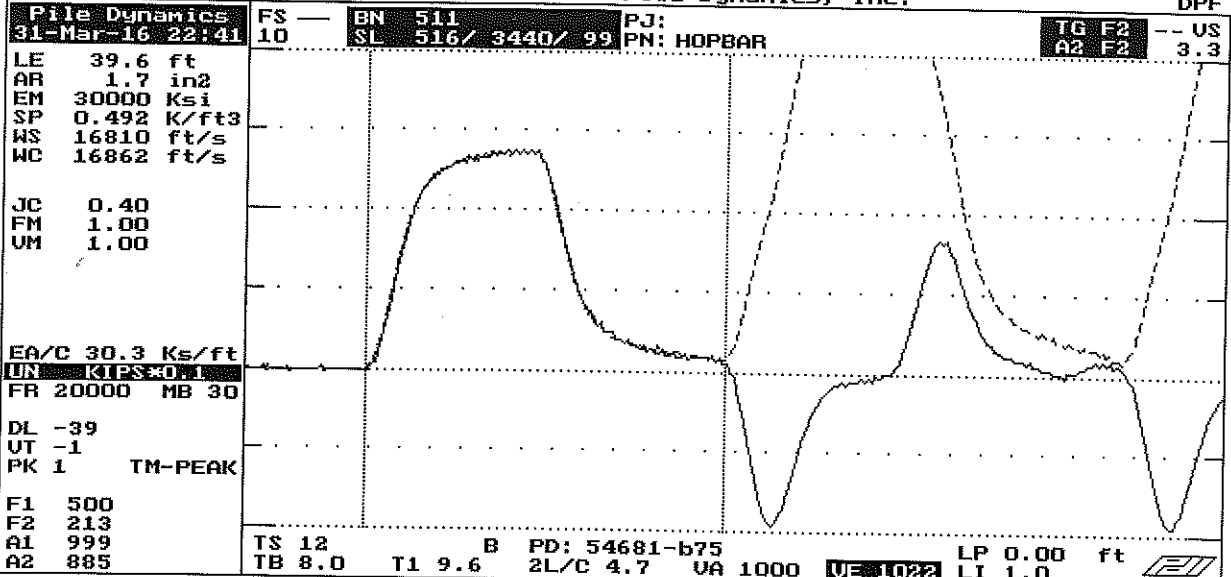

QBTA: DN [ALT-F1/BB=60]

Pile Dynamics, Inc.

DPF

 <p>contact Pile Dynamics USA with your questions tel USA - 216 - 831- 6131 fax USA - 216 - 831- 0916</p>	UM X = 4.5 FMX= 69 AMX= 149 EM X = 0.3 MEX= 135 FUP= 1.01 ACCELEROMETER CALIBRATION N.I.S.T. Traceable SERIAL NUMBER: 54681 CALIBRATION FACTOR: 885 % PAK (*5000): DATE: 6 APR 16 PDA OPERATOR: [Signature] OP: Iaine [ver:4.05]
--	---

<-AT:PIEZORESISTIVE

AT:PIEZOELECTRIC->

Smart Sensor

Smart Chip Programmed By J.M.W. on 6 APR 16 CRC Value E263