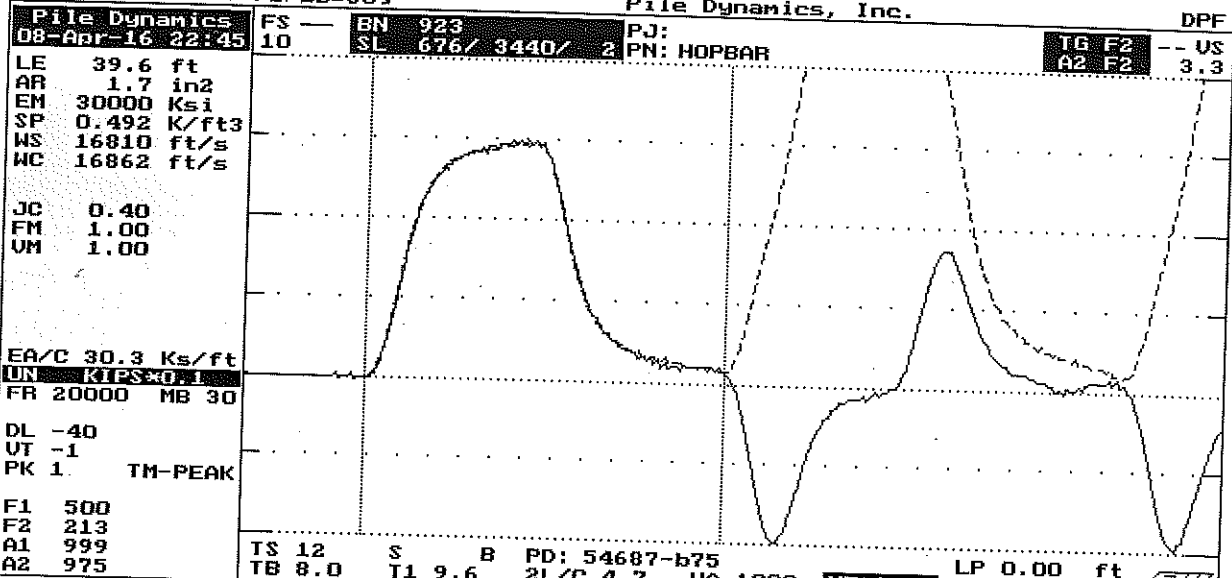

QBTA: ON IALT-F1/BB=60J

Pile Dynamics, Inc.

DPF

ACCEPT SQ-OFF FL-OFF PR-OFF  contact Pile Dynamics USA with your questions tel USA - 216 - 831- 6131 fax USA - 216 - 831- 0916 <-AT:PIEZORESISTIVE	UMX= 4.8 FMX= 75 AMX= 149 EMX= 0.3 MEX= 147 FUP= 1.00 ACCELEROMETER CALIBRATION N.I.S.T. Traceable SERIAL NUMBER: 54687 CALIBRATION FACTOR: 975 % PAK (*5000): DATE: 14APR16 PDA OPERATOR: [Signature] OP: Iaine Iver:4.05]
---	---

ATRIELECTRIC

Smart Sensor

Smart Chip Programmed By A.M.W. on 14APR16 CRC Value 5EAE