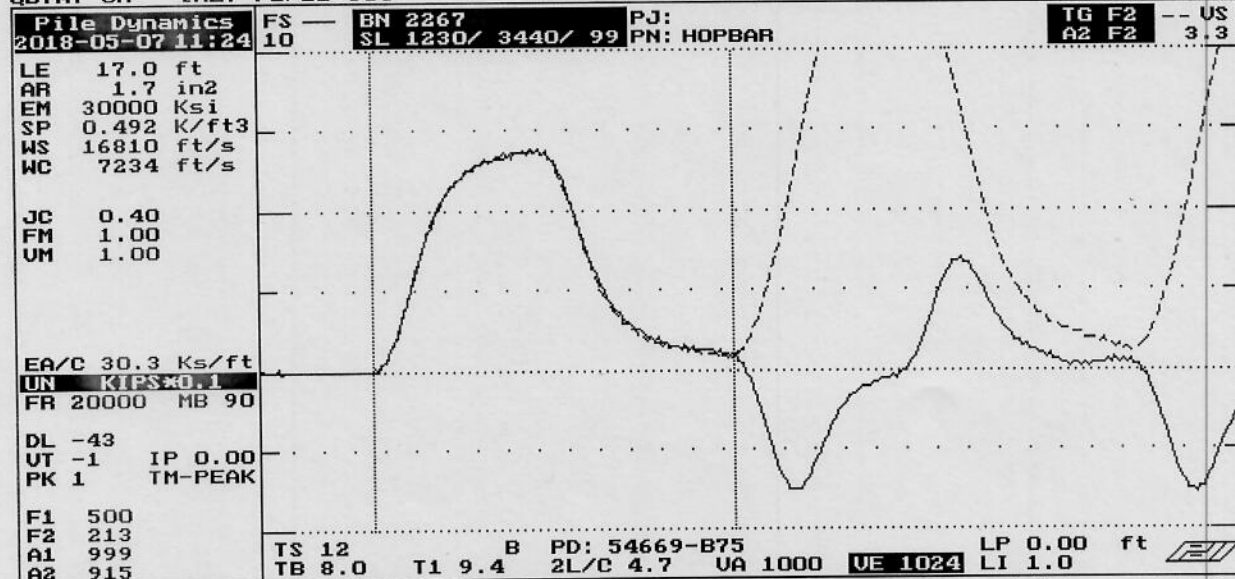

QBTA: ON [ALT-F1/BB=60]

File Dynamics, Inc.

DPF

ACCEPT SQ-OFF FL-OFF PR-OFF	UMX= 4.4	FMX= 69	AMX= 129
	EMX= 0.3	MEX= 135	FUP= 1.00
ACCEPT	ACCELEROMETER CALIBRATION N.I.S.T. Traceable		
	SERIAL NUMBER:	54669	
	CALIBRATION FACTOR:	915 g/v	
	PAK (*5000):	DATE: 7 MAY 18	
	PDA OPERATOR:	[Signature]	

<-AT:PIEZORESISTIVE OP: laine [ver:5.01] AT:PIEZOELECTRIC->

Smart Sensor

Smart Chip Programmed By Z.W. on 7 MAY 18 CRC Value 962C