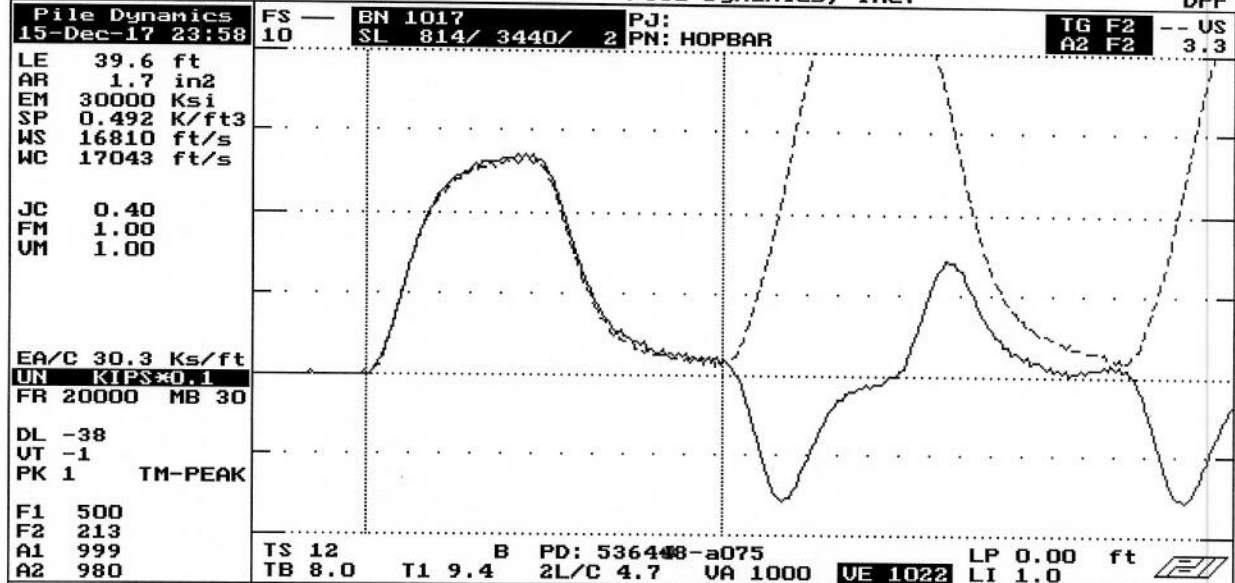

QBTA: ON [ALT-F1/BB=60]

Pile Dynamics, Inc.

DPF

|                             |          |          |           |
|-----------------------------|----------|----------|-----------|
| ACCEPT SQ-OFF FL-OFF PR-OFF | VMX= 4.3 | FMX= 68  | AMX= 129  |
|                             | EMX= 0.3 | MEX= 133 | FUP= 1.00 |

contact Pile Dynamics USA  
with your questions  
tel USA - 216 - 831- 6131  
fax USA - 216 - 831- 0916

ACCELEROMETER CALIBRATION N.I.S.T. Traceable  
SERIAL NUMBER: 53648  
CALIBRATION FACTOR: 980 g/v  
PAK (\*5000): \_\_\_\_\_ DATE: 21 DEC 17  
PDA OPERATOR: [Signature]