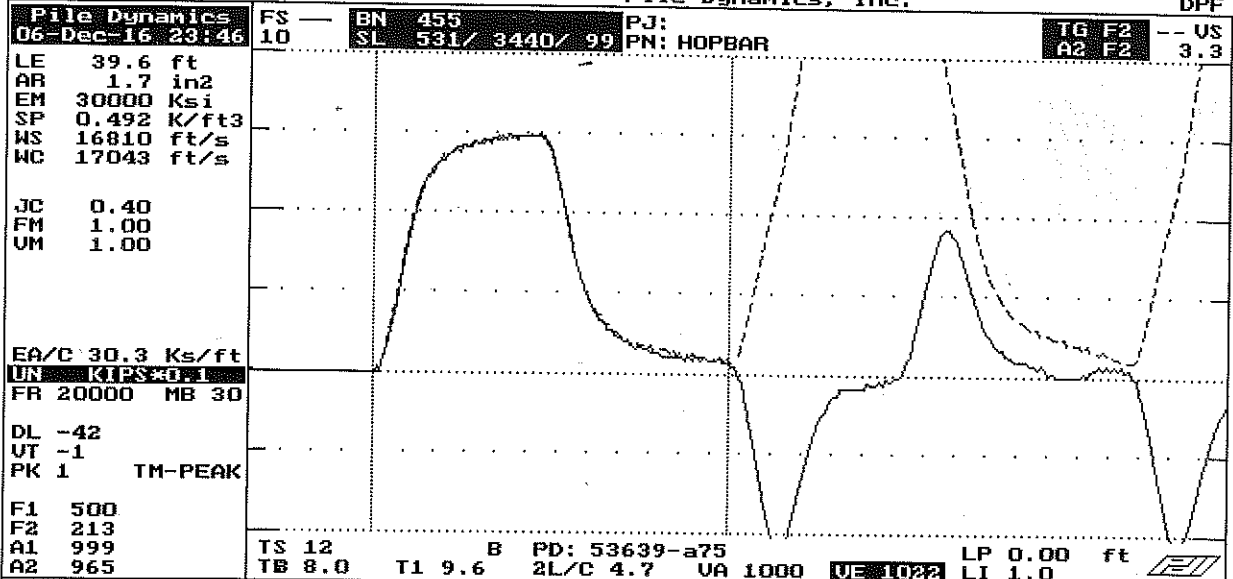

QBTA: ON [ALT-F1/BB=60]

Pile Dynamics, Inc.

DPF

ACCEPT SQ-OFF FL-OFF PR-OFF

contact Pile Dynamics USA
with your questions
tel USA - 216 - 831- 6131
fax USA - 216 - 831- 0916

ACCELEROMETER CALIBRATION N.I.S.T. Traceable
SERIAL NUMBER: 53639
CALIBRATION FACTOR: 965%
PAK-(*5000):
PDA OPERATOR: *[Signature]*

<-AT:PIEZORESISTIVE

OP: laine [ver:4.05]

AT:PIEZOELECTRIC

Smart Sensor

Smart Chip Programmed By A.M.W. on 9 DEC 16 CRC Value 6600