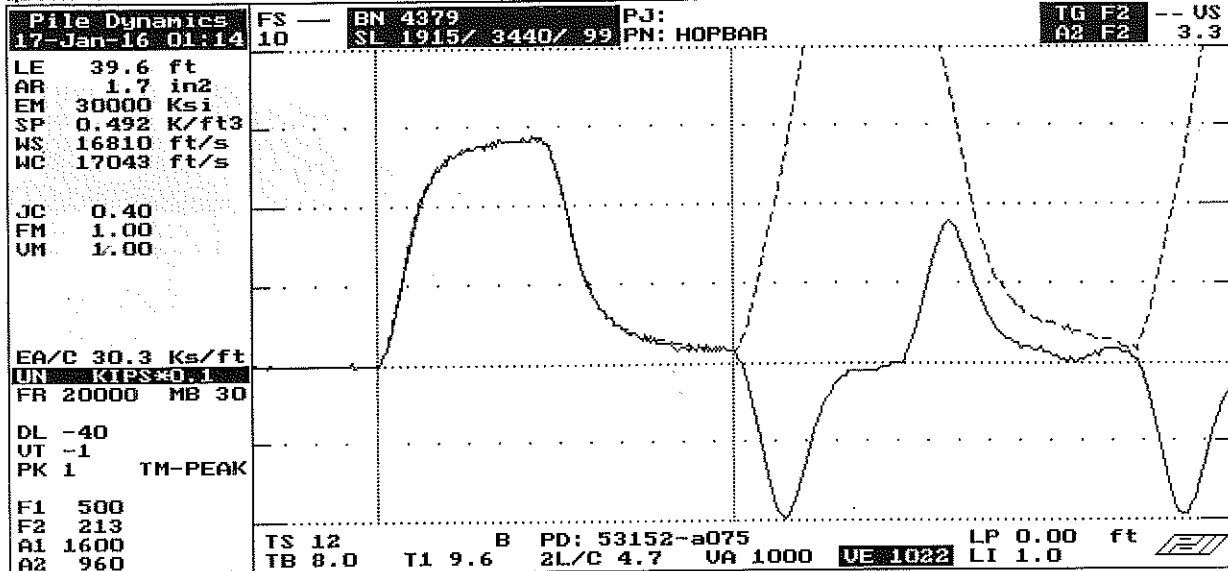

QBTA: DN [ALT-F1/BB=60]

Pile Dynamics, Inc.

DPF

ACCEPT SQ-OFF FL-OFF PR-OFF

contact Pile Dynamics USA
 with your questions
 tel USA - 216 - 831- 6131
 fax USA - 216 - 831- 0916

UMX= 4.7 FMX= 72 AMX= 159
 EMX= 0.4 MEX= 141 FVP= 0.98

ACCELEROMETER CALIBRATION N.I.S.T. Traceable

SERIAL NUMBER: 53152

CALIBRATION FACTOR: 960 %

PAK (*5000): DATE: 21JAN16

PDA OPERATOR: [Signature]

<-AT:PIEZORESISTIVE

OP: laine [ver:4.05]

AT:PIEZOELECTRIC->

Smart Sensor

Smart Chip Programmed By J.M.W. on 21JAN16 CRC Value A32A