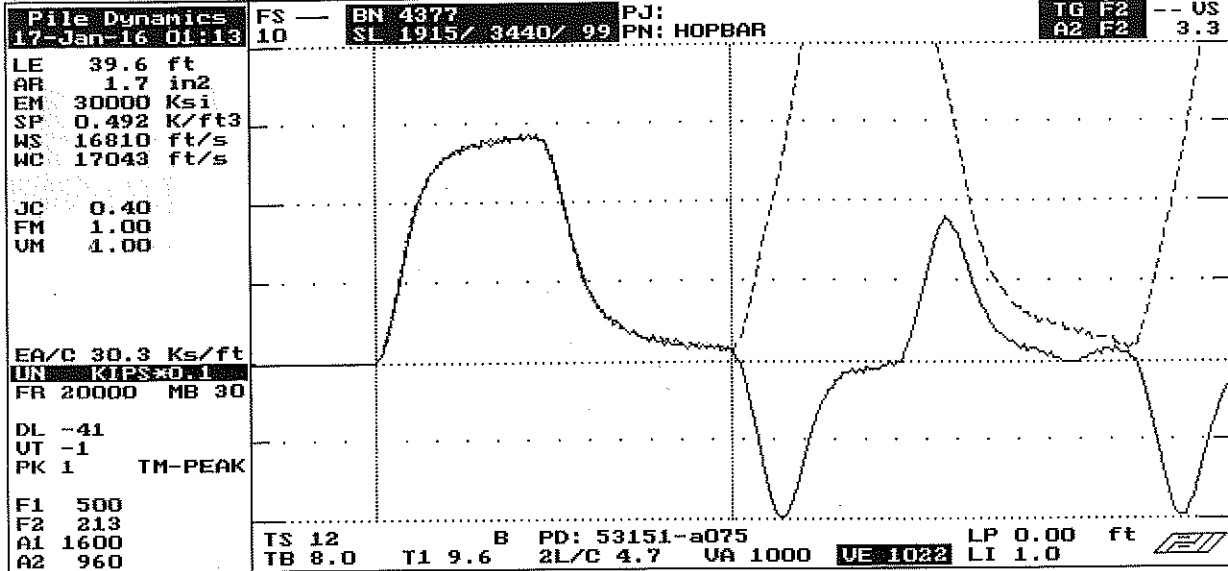

QBTA: ON [ALT-F1/BB=60]

Pile Dynamics, Inc.

DPF

ACCEPT SQ-OFF FL-OFF PR-OFF	VMX= 4.6	FMX= 72	AMX= 159
	EMX= 0.3	MEX= 141	FVP= 1.00
	ACCELEROMETER CALIBRATION N.I.S.T. Traceable		
	SERIAL NUMBER: 53151		
	CALIBRATION FACTOR: 960 %		
	PAK (←5000):	DATE: 21 JAN 16	
	PDA OPERATOR: <i>[Signature]</i>		
←-AT:PIEZORESISTIVE	OP: laine [ver:4.05]	AT:PIEZOELECTRIC-→	

contact Pile Dynamics USA
with your questions
tel USA - 216 - 831- 6131
fax USA - 216 - 831- 0916

Smart Sensor

Smart Chip Programmed By A.M.W. on 21 JAN 16 CRC Value E321