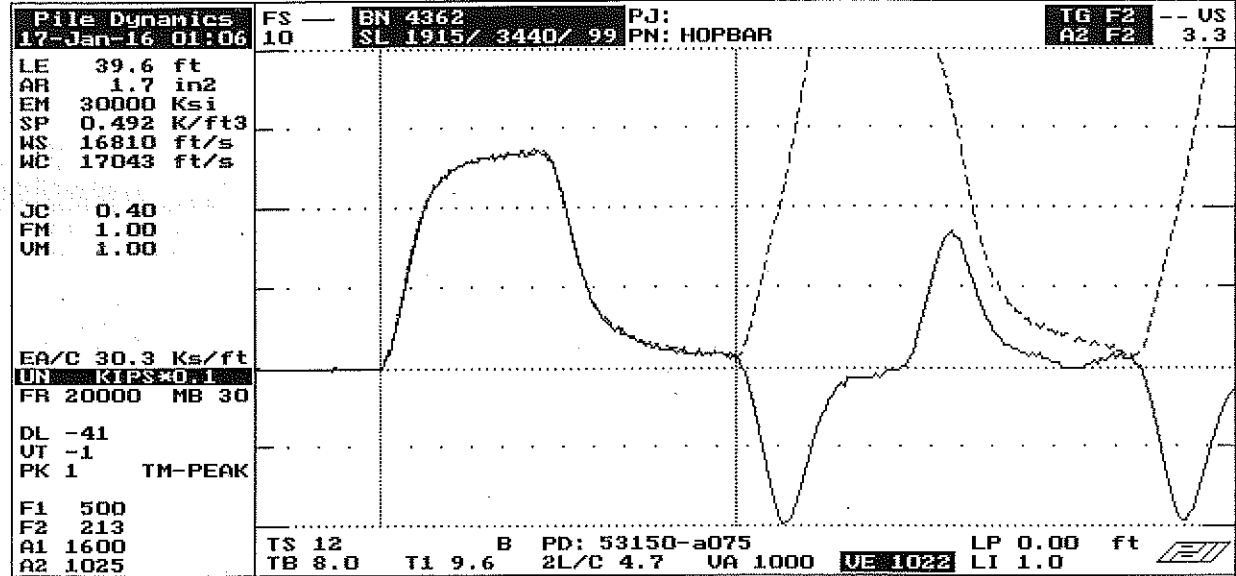

QBTA: ON [ALT-F1/BB=60]

Pile Dynamics, Inc.

DPF

ACCEPT SQ-OFF FL-OFF PR-OFF  contact Pile Dynamics USA with your questions tel USA - 216 - 831- 6131 fax USA - 216 - 831- 0916	VMX= 4.4 FMX= 68 AMX= 149 EMX= 0.3 MEX= 133 FVP= 0.98 ACCELEROMETER CALIBRATION N.I.S.T. Traceable SERIAL NUMBER: 53150 CALIBRATION FACTOR: 1025% PAK (*5000): DATE: 21JAN16 PDA OPERATOR: <i>[Signature]</i> OP: laine lver:4.051
--	---

<-AT:PIEZORESISTIVE

AT:PIEZOELECTRIC->

Smart Sensor

Smart Chip Programmed By J.M.W. on 21JAN16 CRC Value 1333