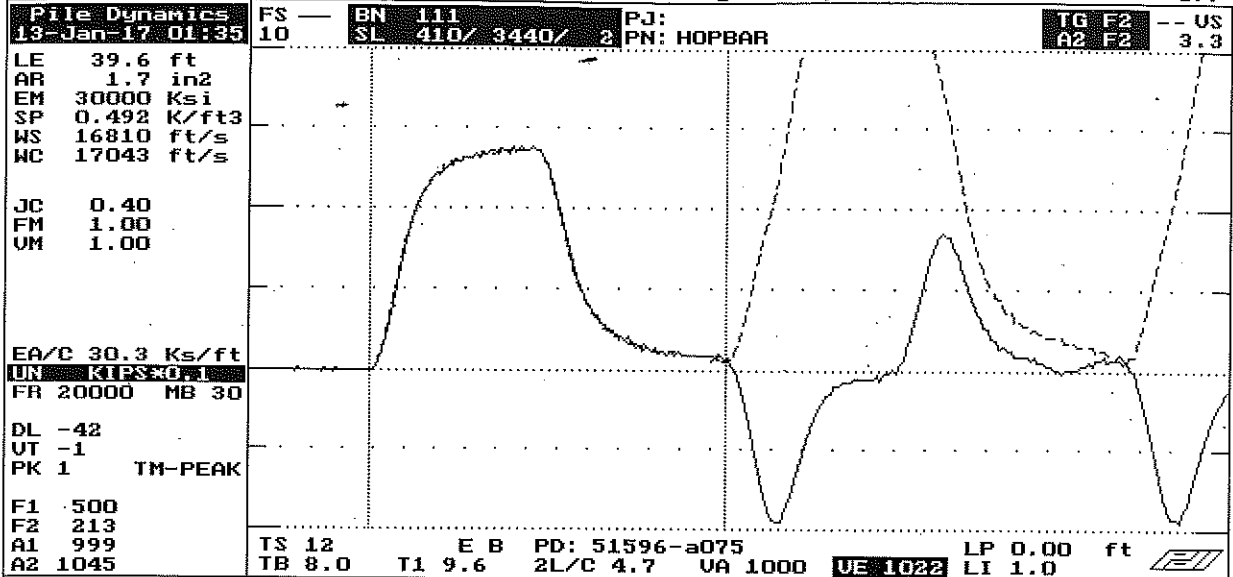

QBTA: DN [ALT-F1/BB=60]

File Dynamics, Inc.

DPF

ACCEPT SQ-OFF FL-OFF PR-OFF	UMX= 4.5 FMX= 69 AMX= 149
	EMX= 0.3 MEX= 135 FVP= 1.00
	ACCELEROMETER CALIBRATION N.I.S.T. Traceable
contact File Dynamics USA with your questions tel USA - 216 - 831- 6131 fax USA - 216 - 831- 0916	SERIAL NUMBER: 51596
	CALIBRATION FACTOR: 1045%
	PAK (*5000): DATE: 13JAN17
	PDA OPERATOR: <i>[Signature]</i>
<-AT:PIEZORESISTIVE	OP: laine [ver:4.05]
	AT:PIEZOELECTRIC->

Smart Sensor

Smart Chip Programmed By A.M.W. on 13JAN17 CRC Value 8ADS