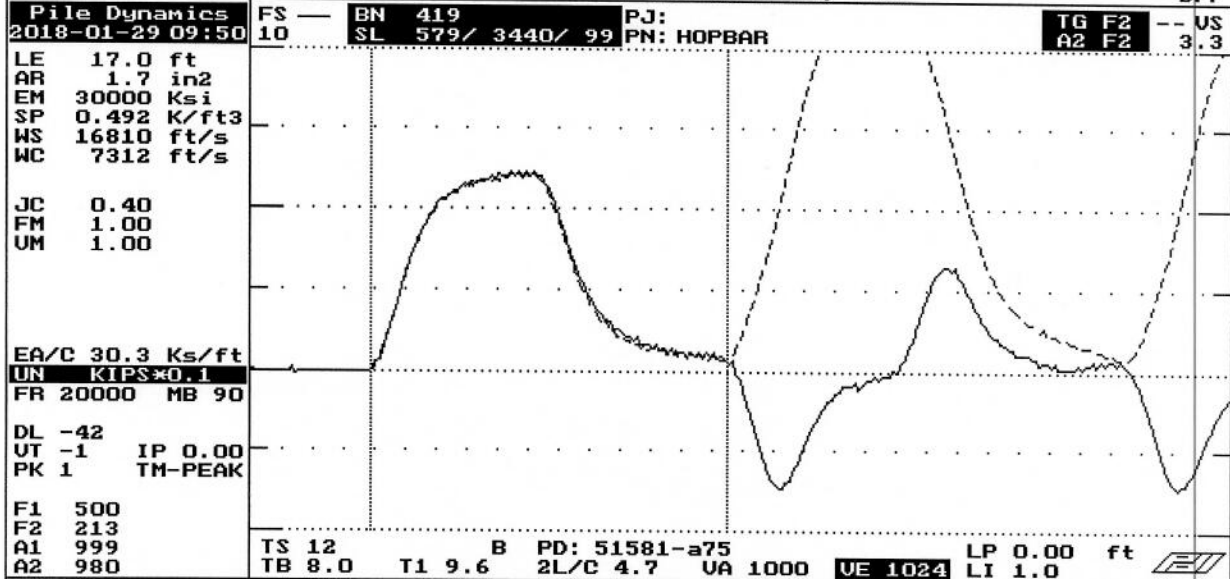

QBTA: ON [ALT-F1/BB=60]

File Dynamics, Inc.

DPF

ACCEPT SQ-OFF FL-OFF PR-OFF	VMX= 4.0	FMX= 62	AMX= 120
	EMX= 0.2	MEX= 121	FVP= 1.00

ACCEPT

ACCELEROMETER CALIBRATION N.I.S.T. Traceable

SERIAL NUMBER: 51581

CALIBRATION FACTOR: 980 g/v

PAK (*5000): _____ DATE: 29 JAN 18

PDA OPERATOR: *[Signature]*

<-AT:PIEZORESISTIVE

OP: Iaine [ver:5.01]

AT:PIEZOELECTRIC->