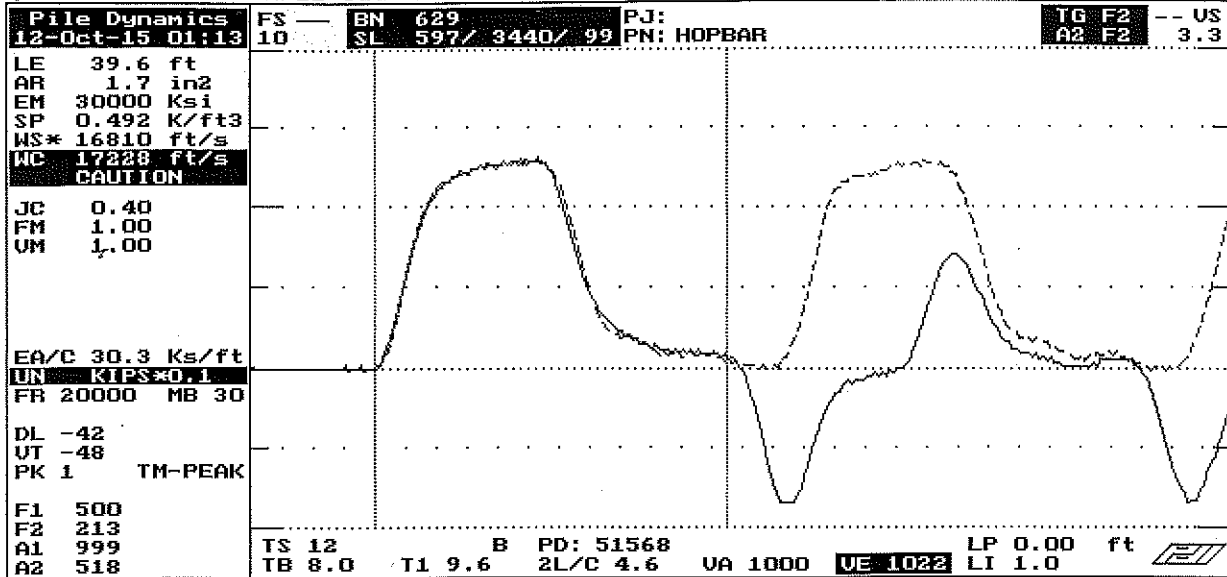

QBTA: ON IALT-F1/BB=601

File Dynamics, Inc.

DPF

VMX= 2.1 FMX= 66 AMX= 129
 EMX= 0.5 MEX= 129 FVP= 0.99
 ACCELEROMETER CALIBRATION N.I.S.T. Traceable
 SERIAL NUMBER: 51568
 CALIBRATION FACTOR: 1036%
 PAK (*5000): DATE: 1300T15
 PDA OPERATOR: *DAF*
 <-AT:PIEZORESISTIVE OP: Iaine [ver:4.05] AT:PIEZOELECTRIC->