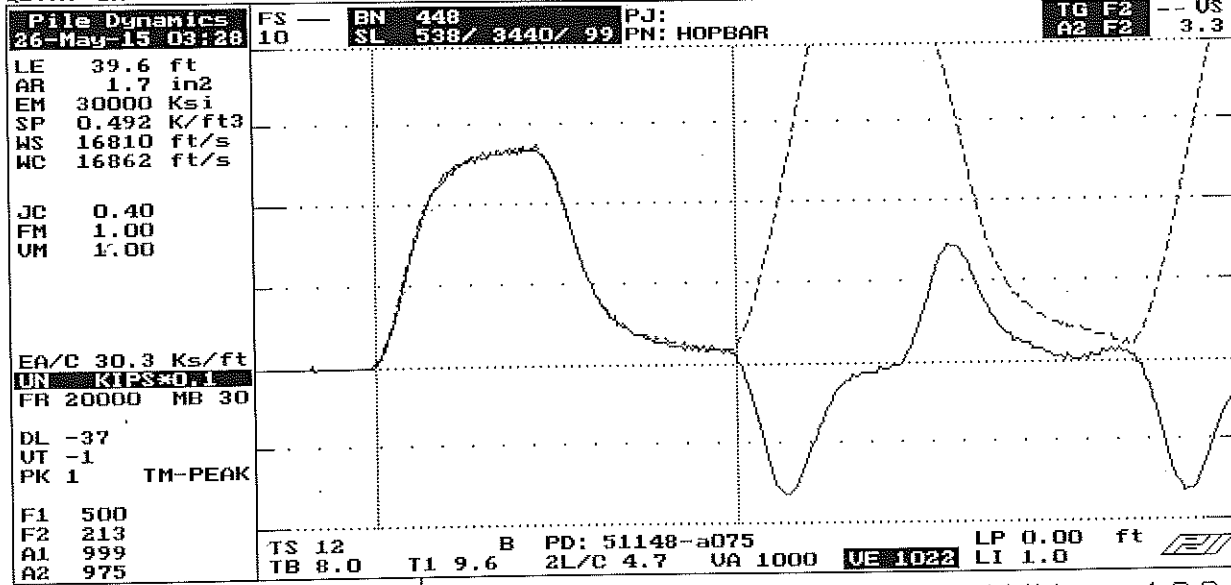

OBTA: ON [ALT-F1/BB=60]

File Dynamics, Inc.

DPF

ACCEPT SQ-OFF FL-OFF PR-OFF

UMX= 4.4 FMX= 67 AMX= 139  
 EMX= 0.3 MEX= 131 FUP= 0.98

contact File Dynamics USA  
 with your questions  
 tel USA - 216 - 831- 6131  
 fax USA - 216 - 831- 0916

ACCELEROMETER CALIBRATION N.I.S.T. Traceable  
 SERIAL NUMBER: 51148  
 CALIBRATION FACTOR: 975%  
 PAK (\*5000): DATE: 26MAY15  
 PDA OPERATOR: *M. W. W.*  
 OP: laine fver:4.051

<-AT:PIEZORESISTIVE

ATPIEZOELECTRIC->

Smart Sensor

Smart Chip Programmed By *M.W.* on *26MAY15* CRC Value *5392*