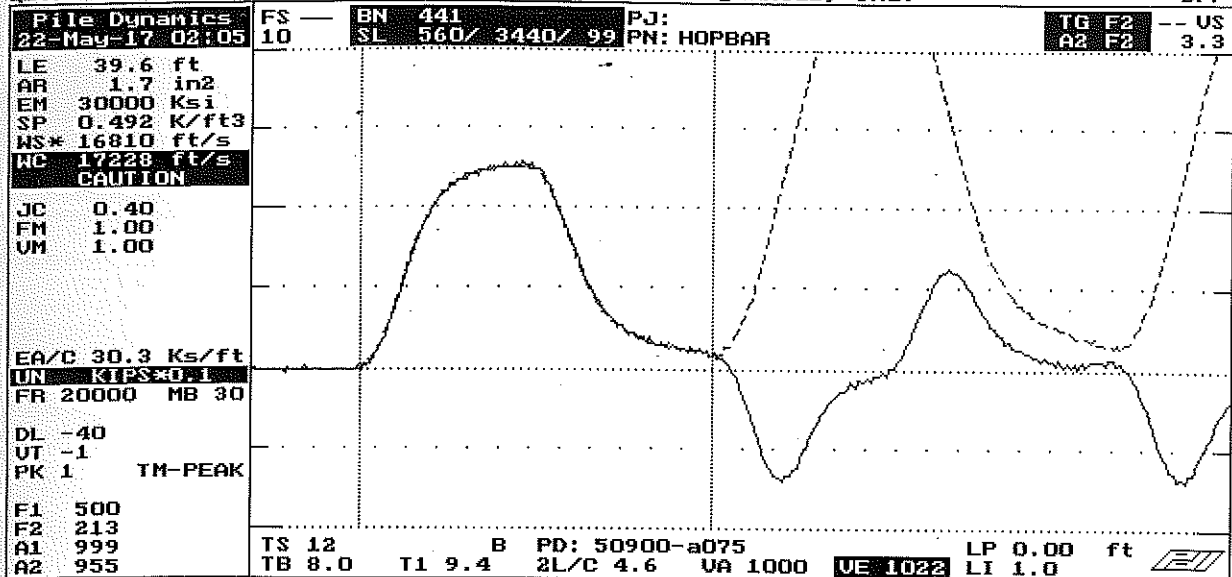

QATA: ON [ALT-F1/BB=60]

File Dynamics, Inc.

DPF

ACCEPT SQ-OFF FL-OFF PR-OFF	UMX= 4.1 FMX= 64 AMX= 120 EMX= 0.3 MEX= 125 FUP= 1.00
	ACCELEROMETER CALIBRATION N.I.S.T. Traceable
contact File Dynamics USA with your questions tel USA - 216 - 831- 6131 fax USA - 216 - 831- 0916	SERIAL NUMBER: 50900 CALIBRATION FACTOR: 955 % PAK (*5000): DATE: 23 MAY 17 PDA OPERATOR: <i>[Signature]</i>
<-AT:PIEZORESISTIVE	OP: laine Iver:4.051

AT:PIEZOELECTRIC->

Smart Sensor

Smart Chip Programmed By J.M.W. on 23 MAY 17 CRC Value AA38