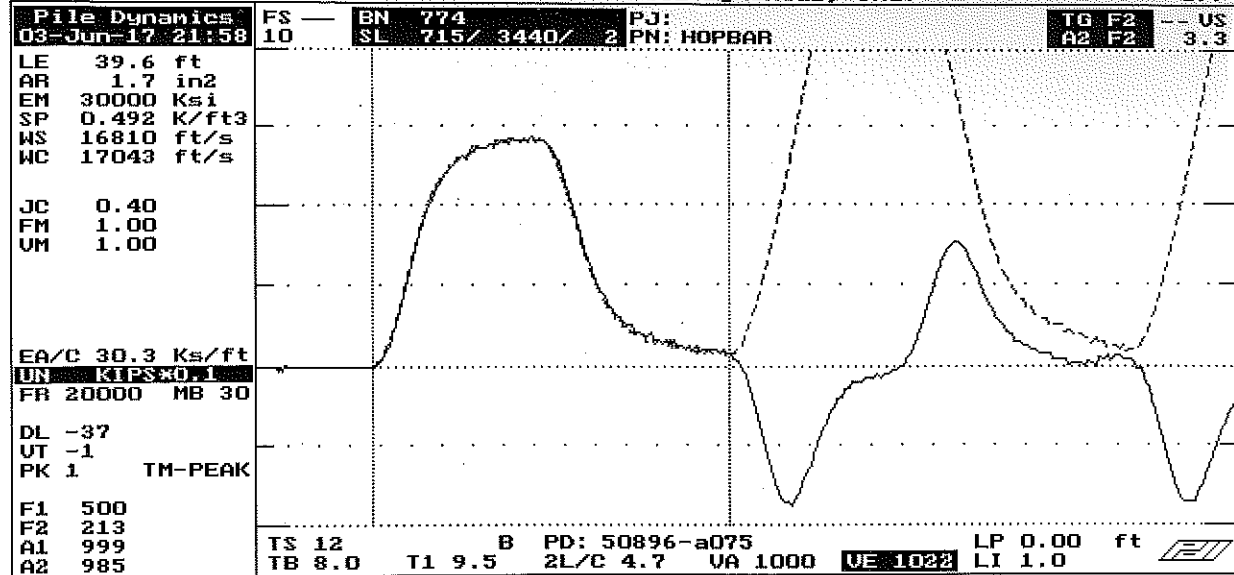

OBTA: ON IALT-F1/BB-601

File Dynamics, Inc.

DPF

<input type="checkbox"/> ACCEPT <input type="checkbox"/> SQ-OFF <input type="checkbox"/> FL-OFF <input type="checkbox"/> PR-OFF  contact File Dynamics USA with your questions tel USA - 216 - 831- 6131 fax USA - 216 - 831- 0916	UMX= 4.6 FMX= 72 AMX= 129 EMX= 0.3 MEX= 141 FVP= 1.00
	ACCELEROMETER CALIBRATION N.I.S.T. Traceable SERIAL NUMBER: 50896 CALIBRATION FACTOR: 98.5 % PAK (*5000): DATE: 6JUNE17 PDA OPERATOR: <i>[Signature]</i>
<-AT:PIEZORESISTIVE OP: Iaine [ver:4.05]	AT:PIEZOELECTRIC->

Smart Sensor

Smart Chip Programmed By A.M.W. on 6JUNE17 CRC Value FOOA