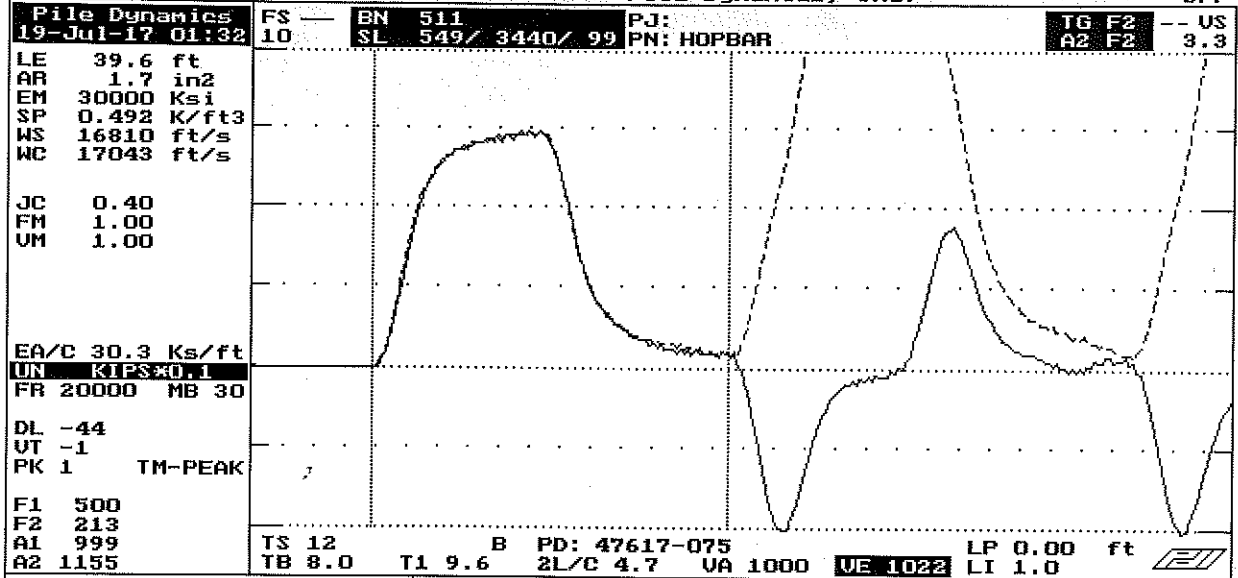

QBTA: ON [ALT-F1/BB=60]

Pile Dynamics, Inc.

DPF

<input type="checkbox"/> ACCEPT <input type="checkbox"/> SQ-OFF <input type="checkbox"/> FL-OFF <input type="checkbox"/> PR-OFF	VMX= 4.8 FMX= 74 AMX= 159 EMX= 0.3 MEX= 145 FUP= 1.00
ACCELEROMETER CALIBRATION N.I.S.T. Traceable	
SERIAL NUMBER: 47617	
CALIBRATION FACTOR: 1155 %	
PAK (*5000): DATE: 20 July 17	
PDA OPERATOR: <i>Das</i>	
OP: laine Iver:4.051	