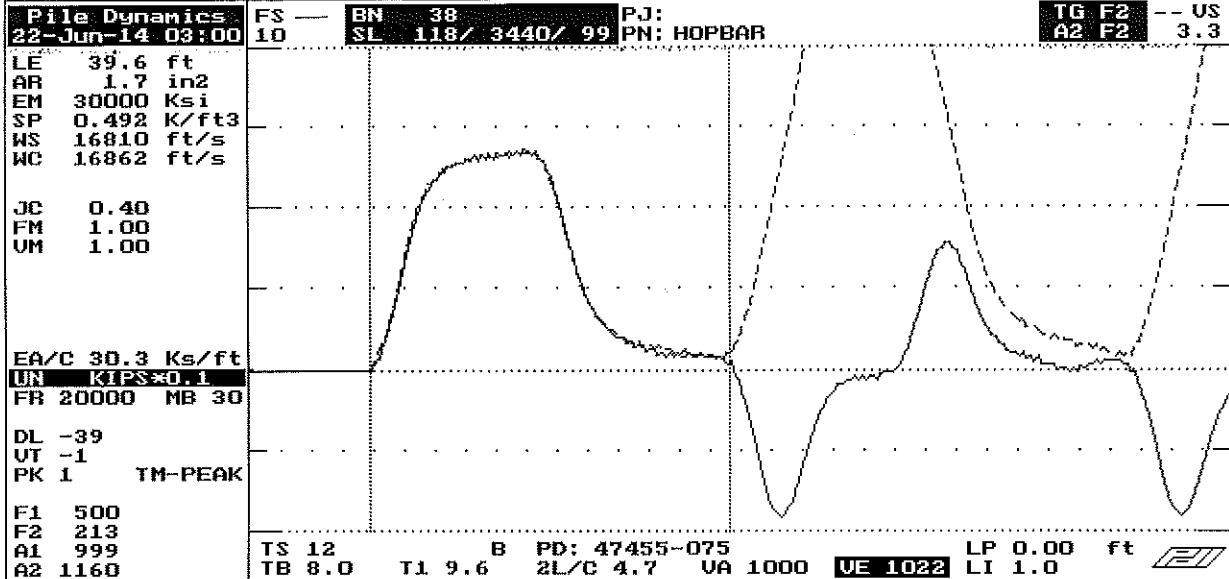

QBTA: ON [ALT-F1/BB=601

File Dynamics, Inc.

DPF

ACCEPT SQ-OFF FL-OFF PR-OFF

UMX= 4.4 FMX= 68 AMX= 139  
 EMX= 0.3 MEX= 133 FVP= 1.01

contact File Dynamics USA  
 with your questions  
 tel USA - 216 - 831- 6131  
 fax USA - 216 - 831- 0916

ACCELEROMETER CALIBRATION N.I.S.T. Traceable

SERIAL NUMBER: 47455

CALIBRATION FACTOR: 1160 g/v

PAK (←5800): DATE: 22JUNE14

PDA OPERATOR: M. Wright

<-AT:PIEZORESISTIVE

OP: laine lver:4.051

AT:PIEZOELECTRIC->