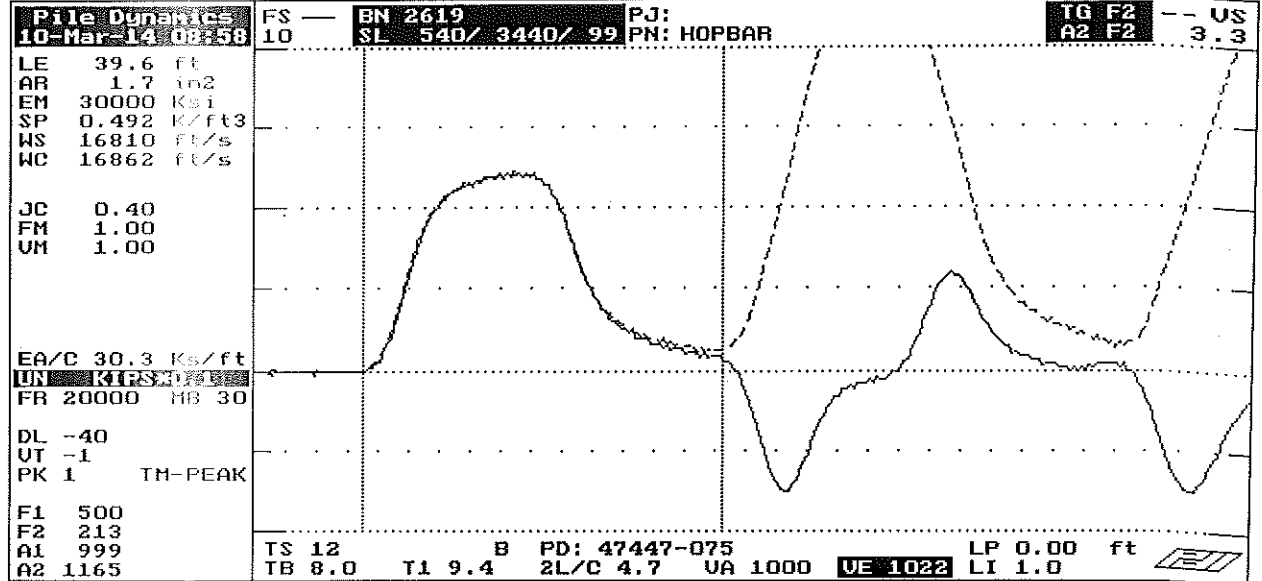

QBTA: ON [ALT-F1/BB=60]

Pile Dynamics, Inc.

DPF

 contact Pile Dynamics USA with your questions tel USA - 216 - 831- 6131 fax USA - 216 - 831- 0916	VMX= 4.0 FMX= 62 AMX= 110 EMX= 0.2 MEX= 121 FVP= 1.02 ACCELEROMETER CALIBRATION N.I.S.T. Traceable SERIAL NUMBER: 47447 CALIBRATION FACTOR: 1165 G/v PAK (*5000): DATE: 10-Mar-14 PDA OPERATOR: Erik S. J... OP: erik [ver:4.05]
---	---

<-AT:PIEZORESISTIVE
 >AT:PIEZOELECTRIC

Smart Sensor

Smart Chip Programmed By E.S. on 3-10-14 CRC Value 429D