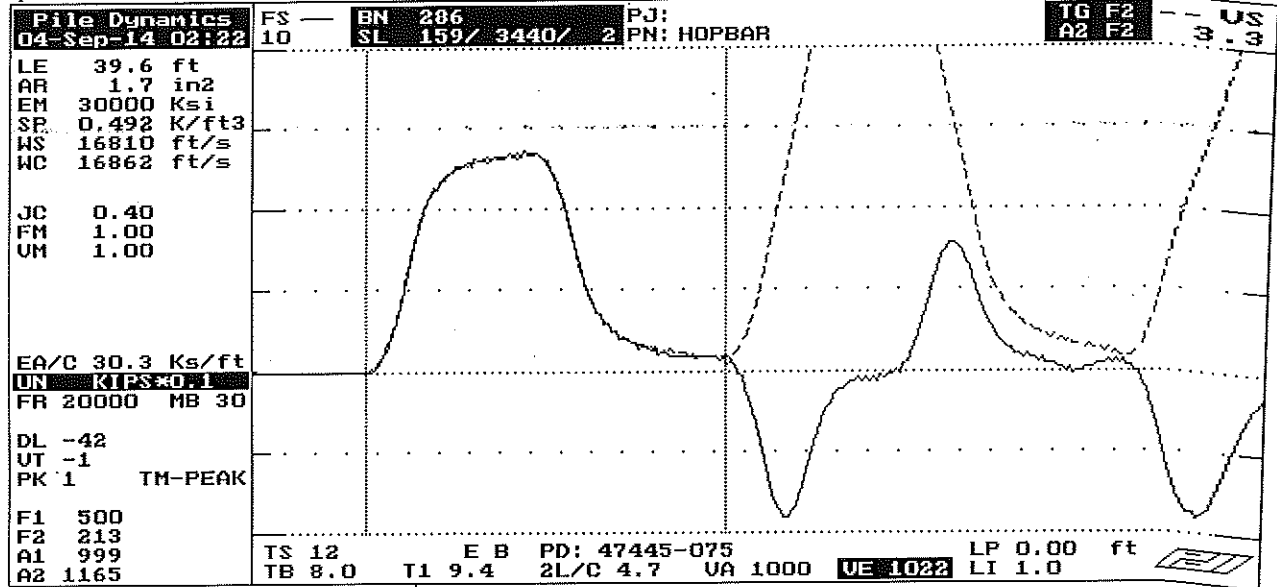

QBTA: ON [ALT-F1/BB=60]

Pile Dynamics, Inc.

DPF

<input type="checkbox"/> ACCEPT <input type="checkbox"/> SQ-OFF <input type="checkbox"/> FL-OFF <input type="checkbox"/> PR-OFF	UMX= 4.4 FMX= 68 AMX= 139 EMX= 0.3 MEX= 133 FUP= 1.01
<p>contact Pile Dynamics USA with your questions tel USA - 216 - 831- 6131 fax USA - 216 - 831- 0916</p>	ACCELEROMETER CALIBRATION N.I.S.T. Traceable SERIAL NUMBER: 47445 CALIBRATION FACTOR: 1165 %/V PAK (*5000): _____ DATE: 49 SEPT 14 PDA OPERATOR: <i>M. Wang</i> OP: Iaine Iver:4.051

Smart Sensor

Smart Chip Programmed By J.M.N. on 9 SEPT 14 CRC Value 3C19