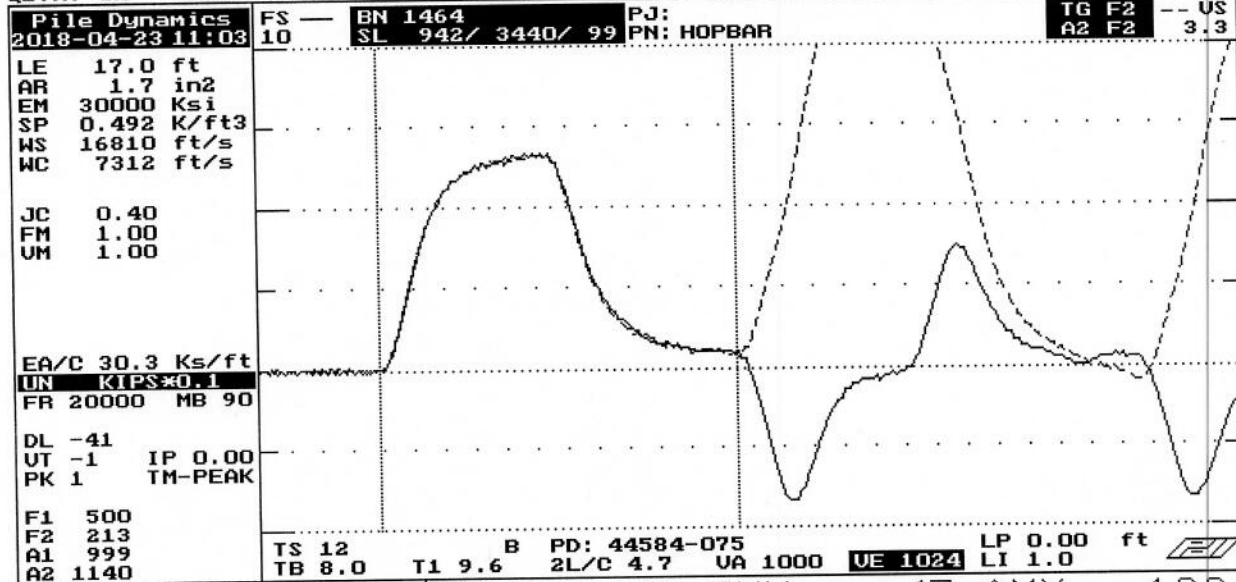

QBTA: ON [ALT-F1/BB=60]

File Dynamics, Inc.

DPF

ACCEPT SQ-OFF FL-OFF PR-OFF

ACCEPT

UMX= 4.2 FMX= 67 AMX= 129  
 EMX= 0.3 MEX= 131 FVP= 1.00

ACCELEROMETER CALIBRATION N.I.S.T. Traceable

SERIAL NUMBER: 44584

CALIBRATION FACTOR: 1140 g/v

PAK (\*5000): DATE: 25 APR 18

PDA OPERATOR: [Signature]

<-AT:PIEZORESISTIVE

OP: laine [ver:5.01]

AT:PIEZOELECTRIC->