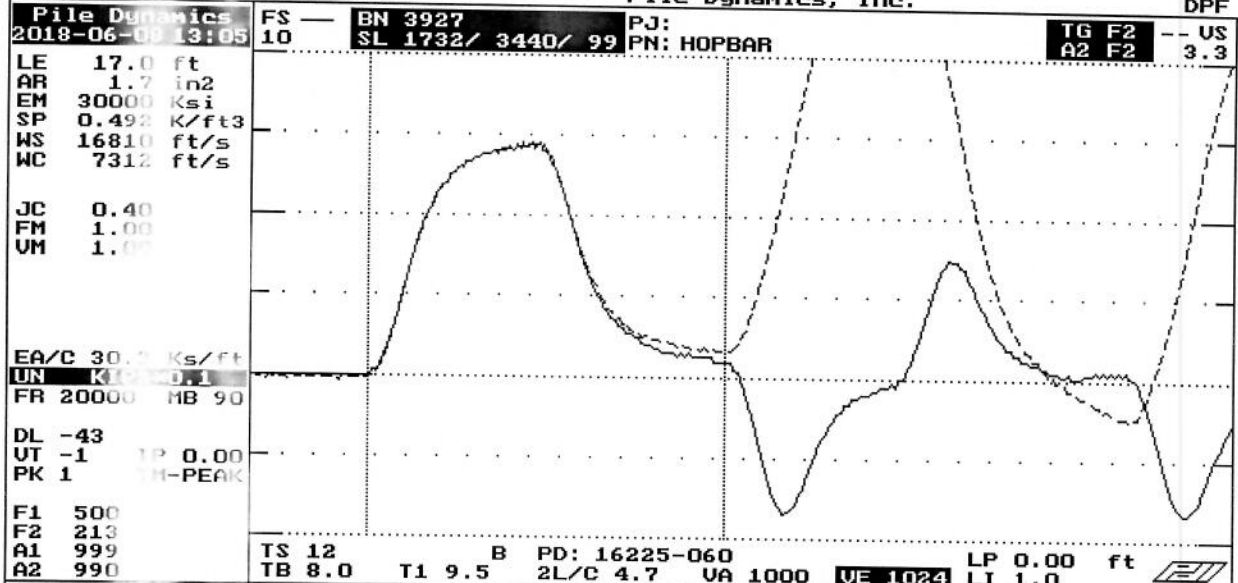

QBTA: ON [ALT-F1/BB=60]

File Dynamics, Inc.

DPF

ACCEPT SD-OFF FL-OFF PR-OFF	UMX= 4.7 FMX= 73 AMX= 129
	EMX= 0.3 MEX= 143 FVP= 0.98
ACCEPT 	ACCELEROMETER CALIBRATION N.I.S.T. Traceable
	SERIAL NUMBER: 16225
	CALIBRATION FACTOR: 990 %
	PAK (*5000): DATE: 11 JUNE 18
	PDA OPERATOR: <i>[Signature]</i>

<-AT:PIEZORESISTIVE

OP: laine [ver:5.01]

AT:PIEZOELECTRIC->