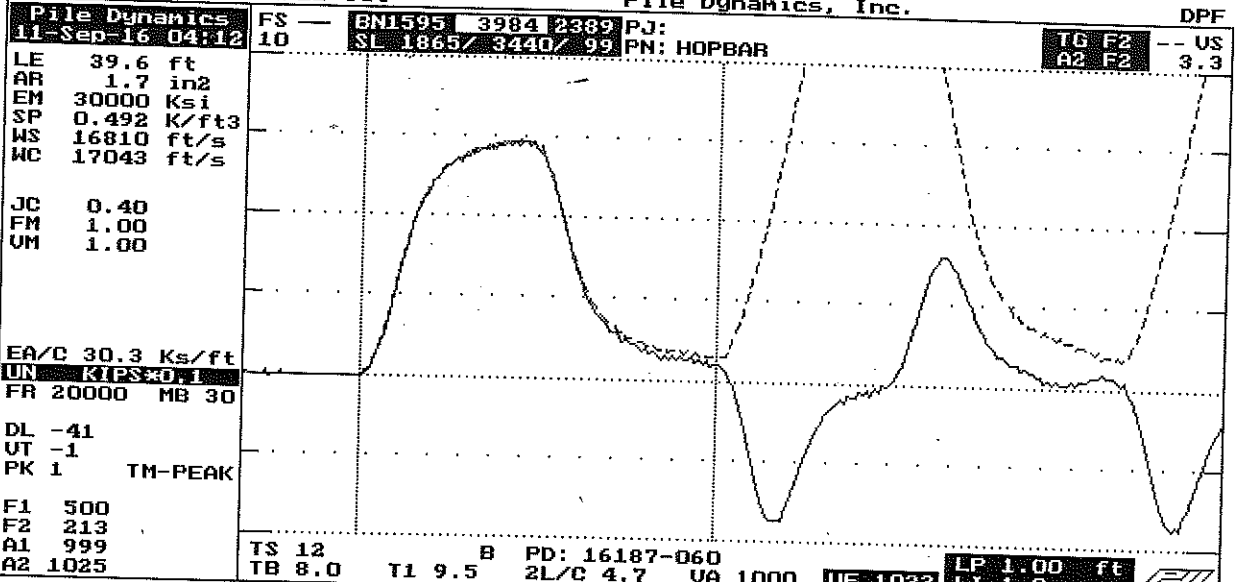

QBTA: ON [ALT-F1/BB=60]

File Dynamics, Inc.

DPF

ACCEPT SQ-OFF FL-OFF PR-OFF

contact File Dynamics USA
with your questions
tel USA - 216 - 831- 6131
fax USA - 216 - 831- 0916

UMX= 4.7 FMX= 74 AMX= 139
EMX= 0.4 MEX= 145 FVP= 0.99

ACCELEROMETER CALIBRATION N.I.S.T. Traceable

SERIAL NUMBER: 16187

CALIBRATION FACTOR: 1025 %/V

PAK (*5000): 1025 %/V DATE: 15SEPT16

PDA OPERATOR: *[Signature]*

<-AT:PIEZORESISTIVE

OP: laine [ver:4.05]

AT:PIEZOELECTRIC->

Smart Sensor

Smart Chip Programmed By A.M.W. on 15SEPT16 CRC Value 0758