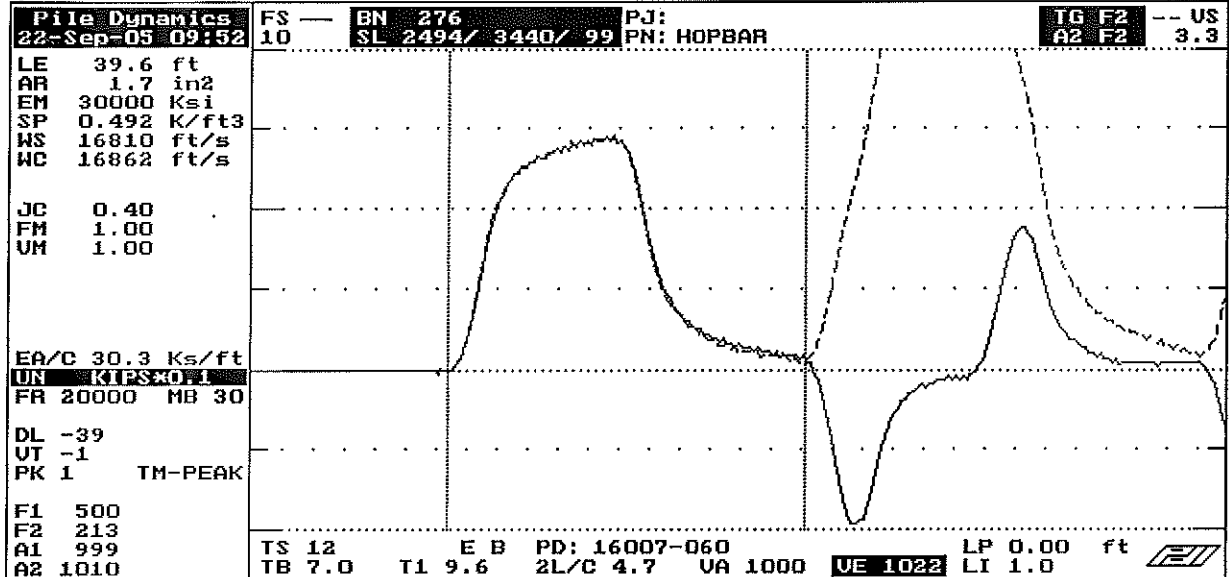

OBTA: ON IALT-F1/BB=601

File Dynamics, Inc.

DPF

<b>ACCEPT</b> SQ-OFF FL-OFF PR-OFF   contact File Dynamics USA with your questions tel USA - 216 - 831- 6131 fax USA - 216 - 831- 0916	UMX= 4.7 FMX= 72 AMX= 149 EMX= 0.3 MEX= 141 FUP= 0.99 ACCELEROMETER CALIBRATION N.I.S.T. Traceable SERIAL NUMBER: 16007 CALIBRATION FACTOR: 1010 G/V PAK <del>(#5000)</del> : _____ DATE: 22-Sep-05 PDA OPERATOR: <i>John Han</i> OP: FRED Ivar: 4.051
--	---