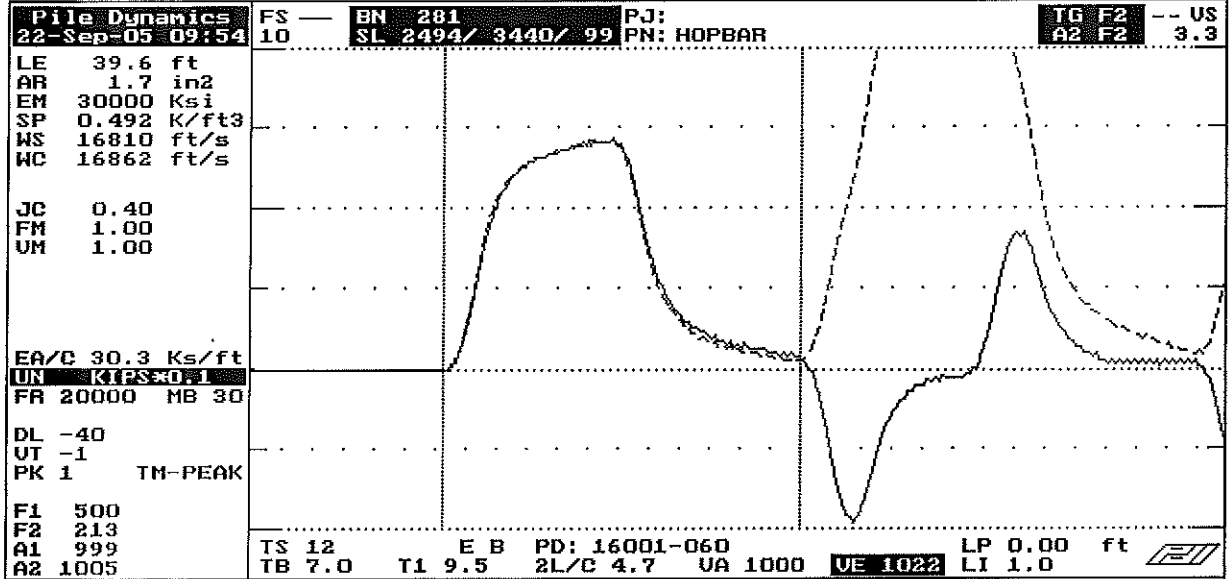

QBTA: ON [ALT-F1/BB=60]

File Dynamics, Inc.

DPF

ACCEL SQ-OFF FL-OFF PR-OFF contact File Dynamics USA with your questions tel USA - 216 - 831- 6131 fax USA - 216 - 831- 0916	VMX= 4.6 FMX= 72 AMX= 149 EMX= 0.3 MEX= 141 FVP= 1.00 ACCELEROMETER CALIBRATION N.I.S.T. Traceable SERIAL NUMBER: 16001 CALIBRATION FACTOR: 1005 CIV PAK (#5000) : _____ DATE: 22-Sep-05 PDA OPERATOR: Fred Hein
---	---

<-AT:PIEZORESISTIVE

OP: FRED [ver:4.05]

AT:PIEZOELECTRIC->