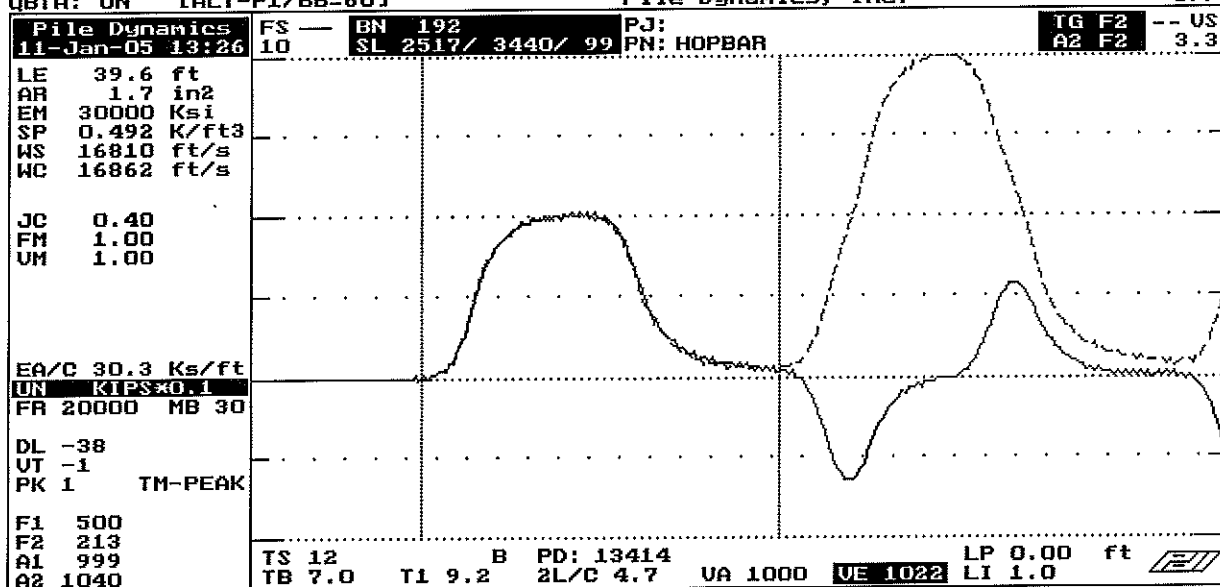

QBTA: ON IALT-F1/BB=60J

File Dynamics, Inc.

DPF

ACCEPT SQ-OFF FL-OFF PR-OFF

VMX= 3.3 FMX= 52 AMX= 110
EMX= 0.2 MEX= 101 FVP= 1.00

contact File Dynamics USA
with your questions
tel USA - 216 - 831- 6131
fax USA - 216 - 831- 0916

ACCELEROMETER CALIBRATION N.I.S.T. Traceable

SERIAL NUMBER: 13414

CALIBRATION FACTOR: 1040 G/V

PAK ← 5000 → DATE: 11 Jan 05

PDA OPERATOR: [Signature]

<-AT:PIEZORESISTIVE

OP: DAVE Iver:4.051

AT:PIEZOELECTRIC->