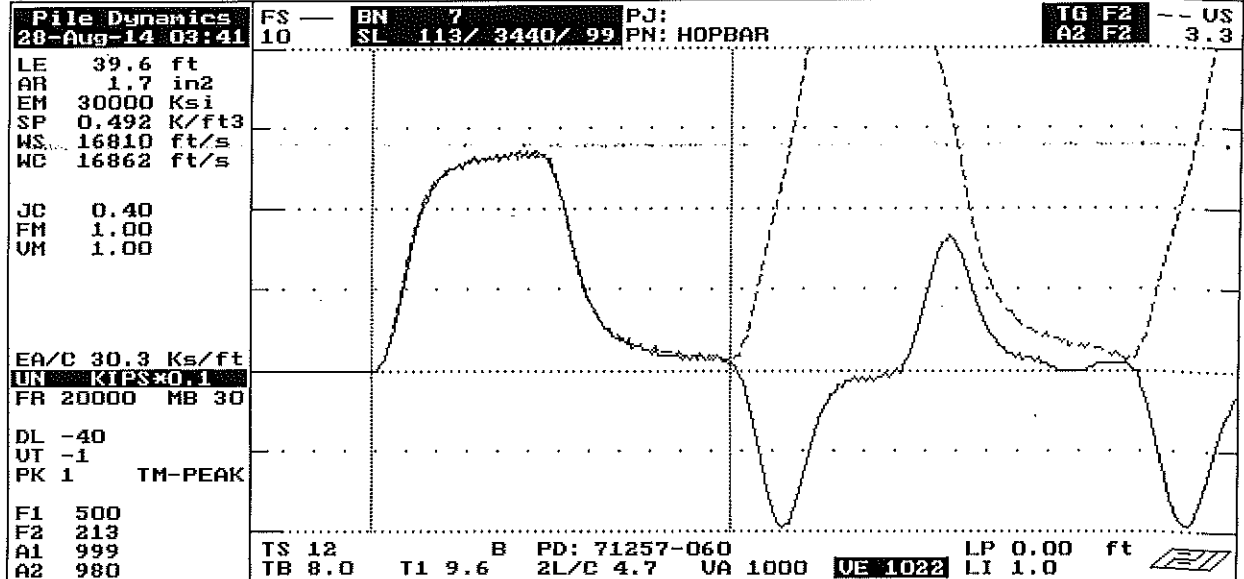

QBTA: ON [ALT-F1/BB=60]

Pile Dynamics, Inc.

DPF

ACCEPT SQ-OFF FL-OFF PR-OFF	UMX= 4.4 FMX= 68 AMX= 149
	EMX= 0.3 MEX= 133 FUP= 1.01
	ACCELEROMETER CALIBRATION N.I.S.T. Traceable
contact Pile Dynamics USA with your questions	SERIAL NUMBER: 71257
tel USA - 216 - 831- 6131	CALIBRATION FACTOR: 980 g/v
fax USA - 216 - 831- 0916	PAK (*5000): DATE: 28 AUG 14
<-AT:PIEZORESISTIVE	PDA OPERATOR: M. Wang
	OP: Iaine Iver:4.051
	AT:PIEZOELECTRIC->